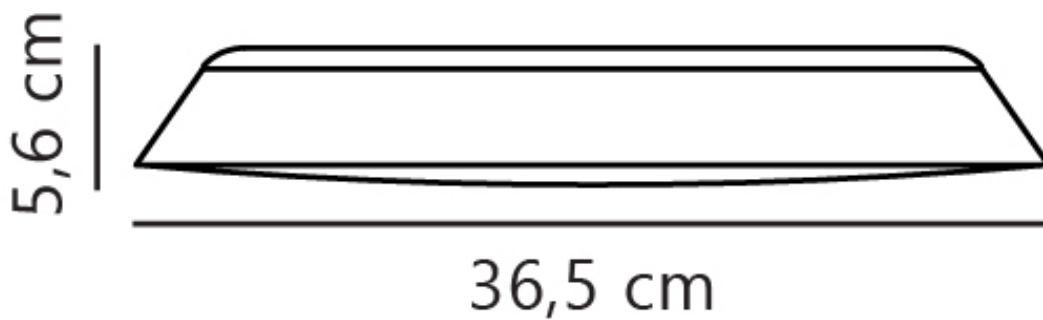

Nordlux - Piso - 2010756001 - LED White Flush Ceiling Light

---