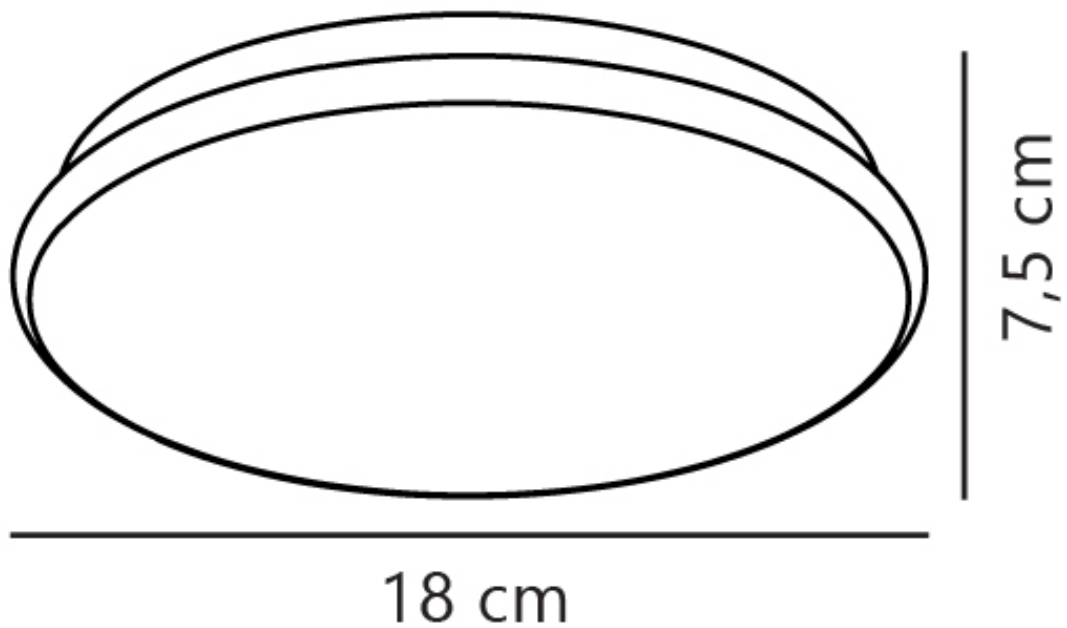

Nordlux - Montone 18 - 2015156101 - LED White IP44 Bathroom Ceiling Flush Light

CONTACT