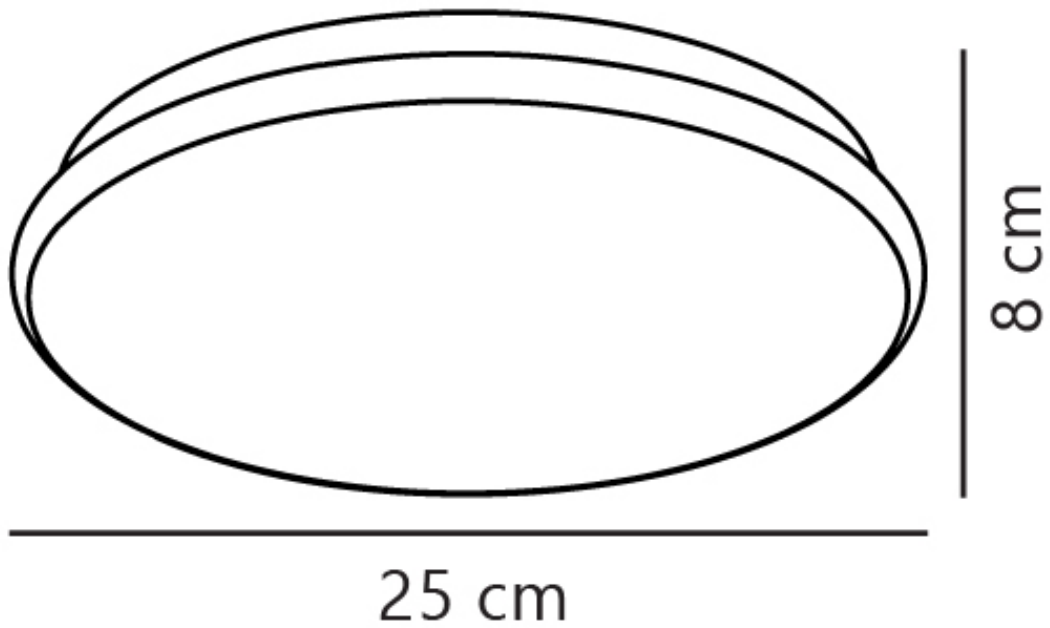

Nordlux - Montone 25 - 2015176101 - LED White IP44 Bathroom Ceiling Flush Light