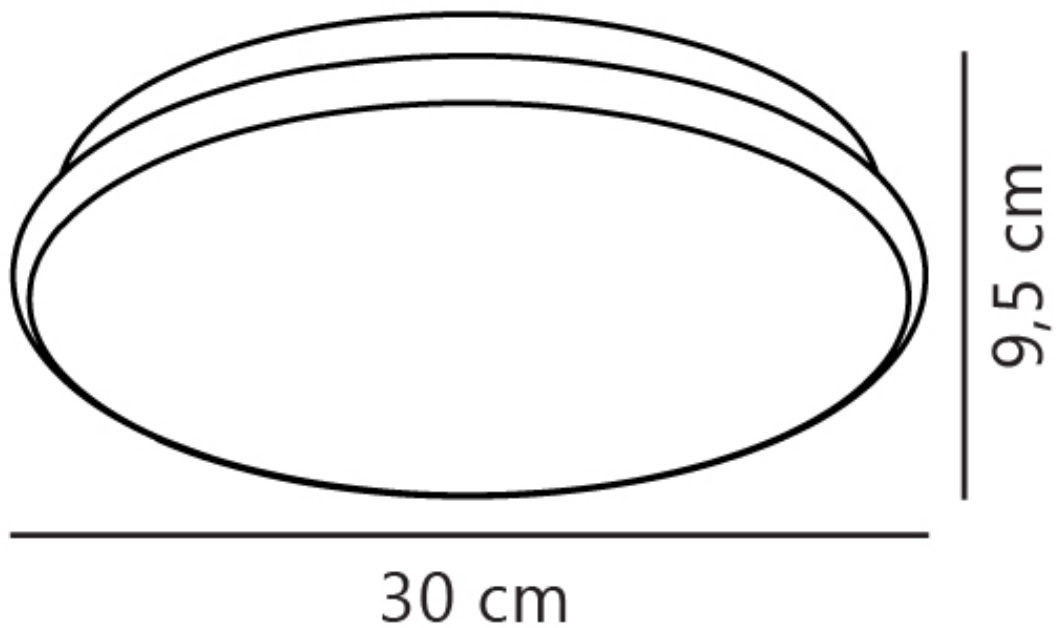

Nordlux - Montone 30 - 2015196101 - LED White IP44 Bathroom Ceiling Flush Light

CONTACT