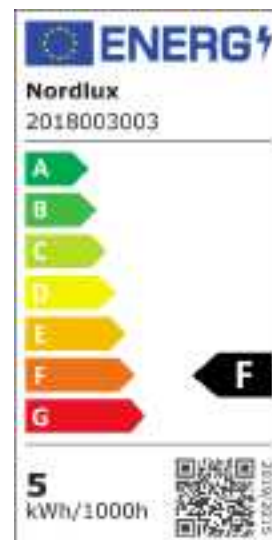

The possibilities are endless with the Kettle series, as you can determine the type of lamp you want with the replaceable accessories. Design and functionality are carefully thought through, so the series beautifully illuminates your everyday life - both inside and outside. Kettle is not only decorative, it also provides a good light, and simultaneously the brightness of the light can be adjusted in three levels. The built-in battery has a durability up to five hours at full power and even longer if the light is turned down to a cosy lighting. The battery is easily charged via the included USB cable.

Kettle 22 is a beautiful lamp which can be placed exactly where you want. Hang it in the tree in the garden with the included cord or place it directly on the terrace or floor in the living room. You can add a spike or tripod to the lamp shade, which transforms it into a spike, table or floor lamp. Kettle is produced in hard plastic and is durable against wind and water.