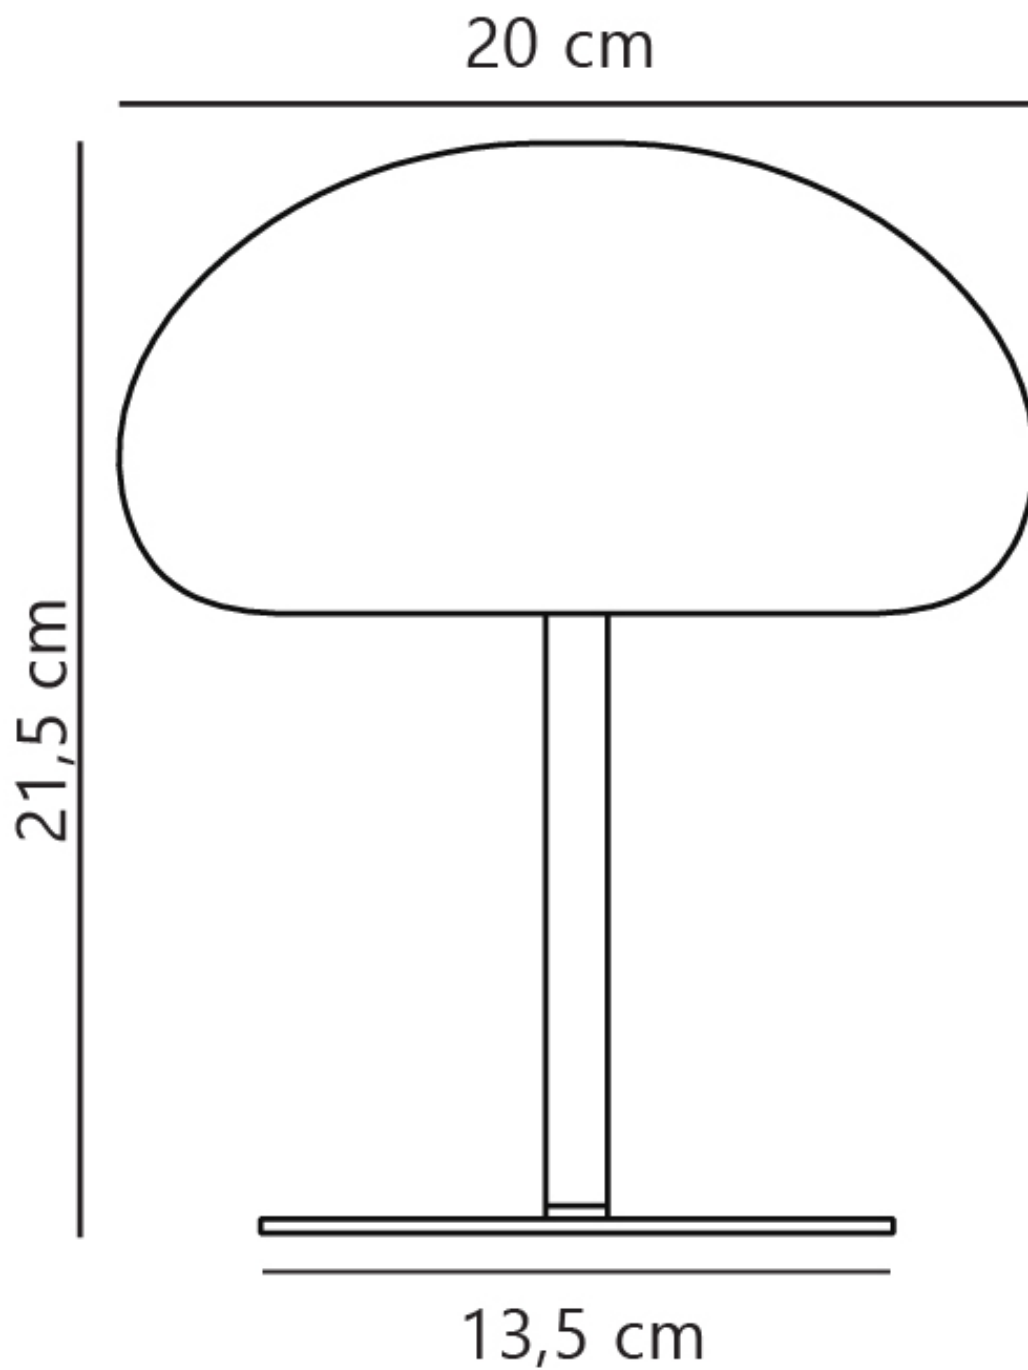

Nordlux - Sponge 20 - 2018135003 - LED White IP65 Outdoor Portable Lamp

CONTACT