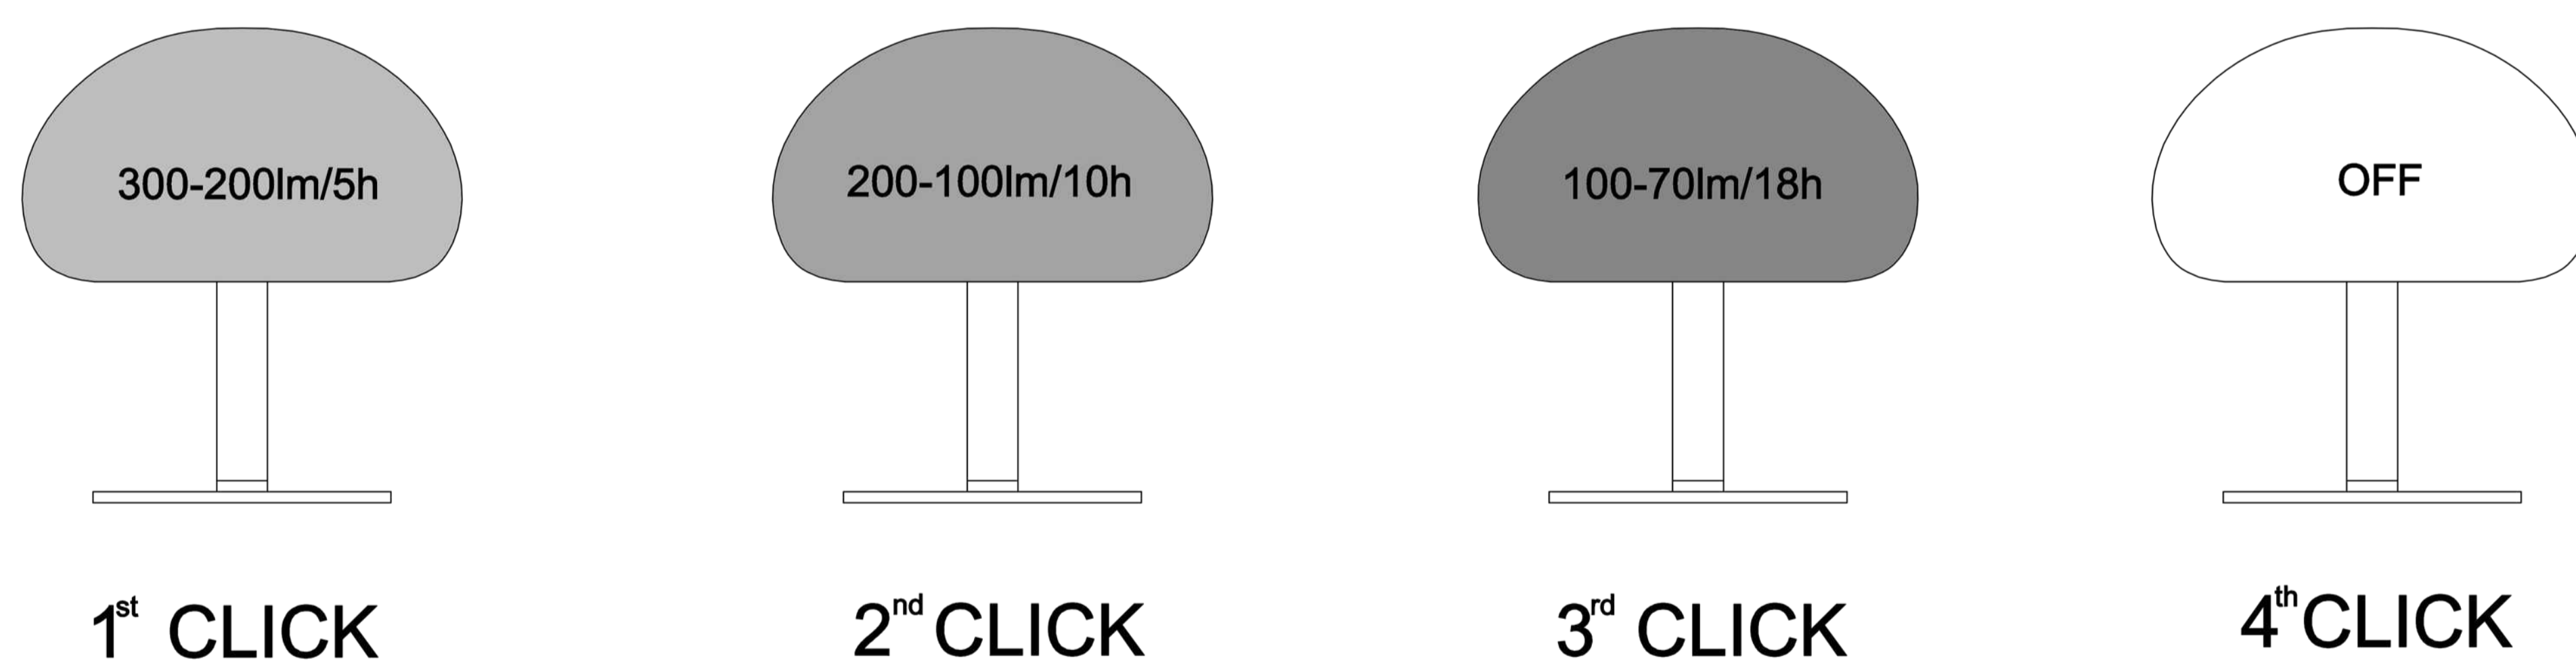

### Warning

\* This luminaire has been designed to be used in operating temperatures between -20° and +45°C. If luminaire is used in other ambient temperatures, the life of the battery may be reduced and not work properly. Don't leave this product under direct sunlight.