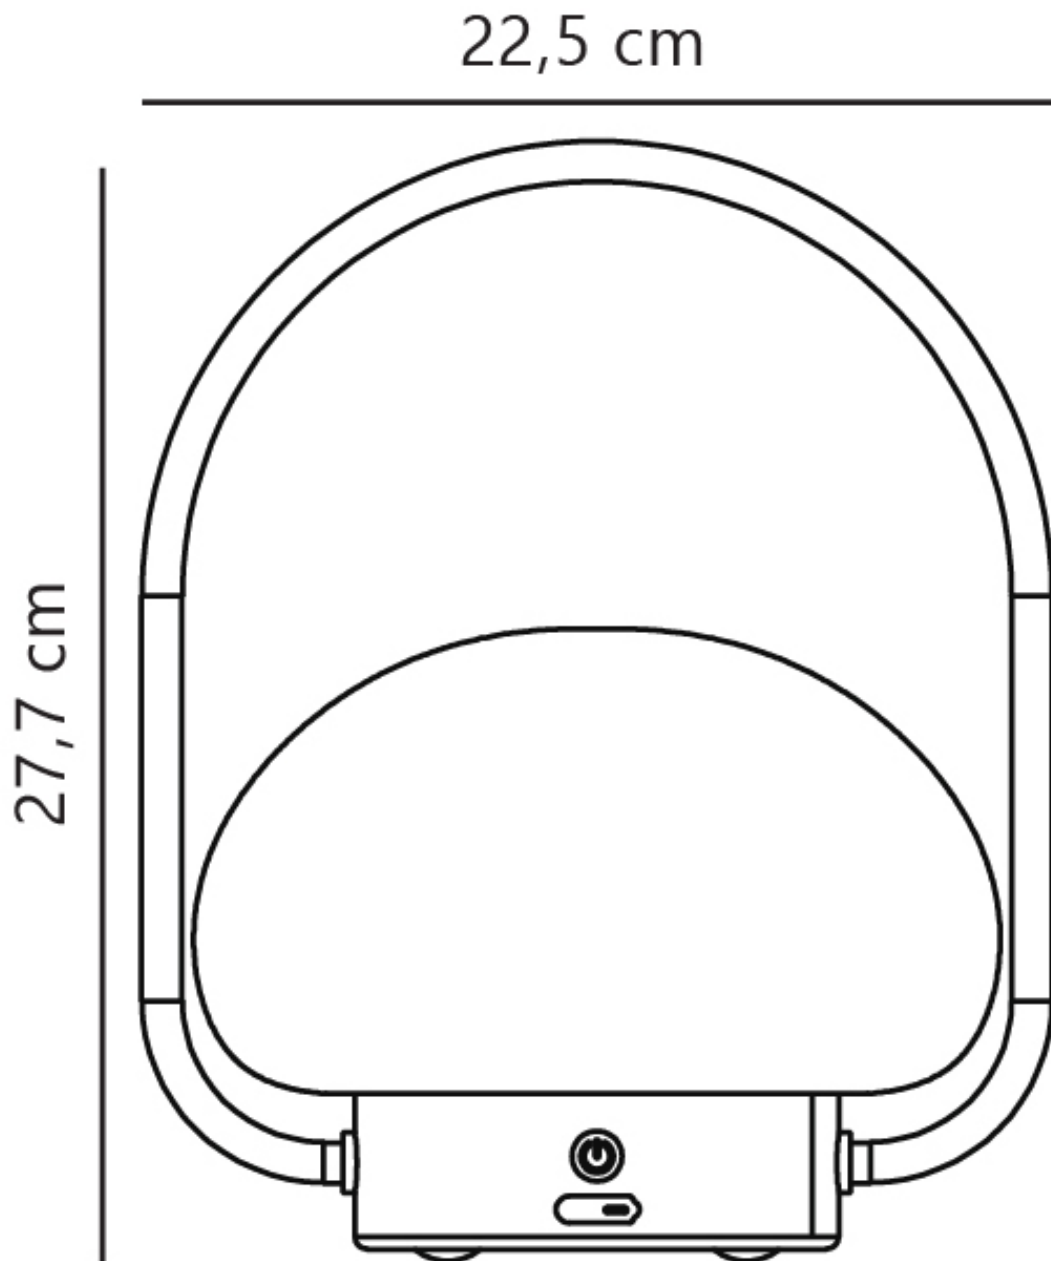

Nordlux - Sponge To-Go - 2018145003 - LED White IP65 Outdoor Portable Lamp

CONTACT