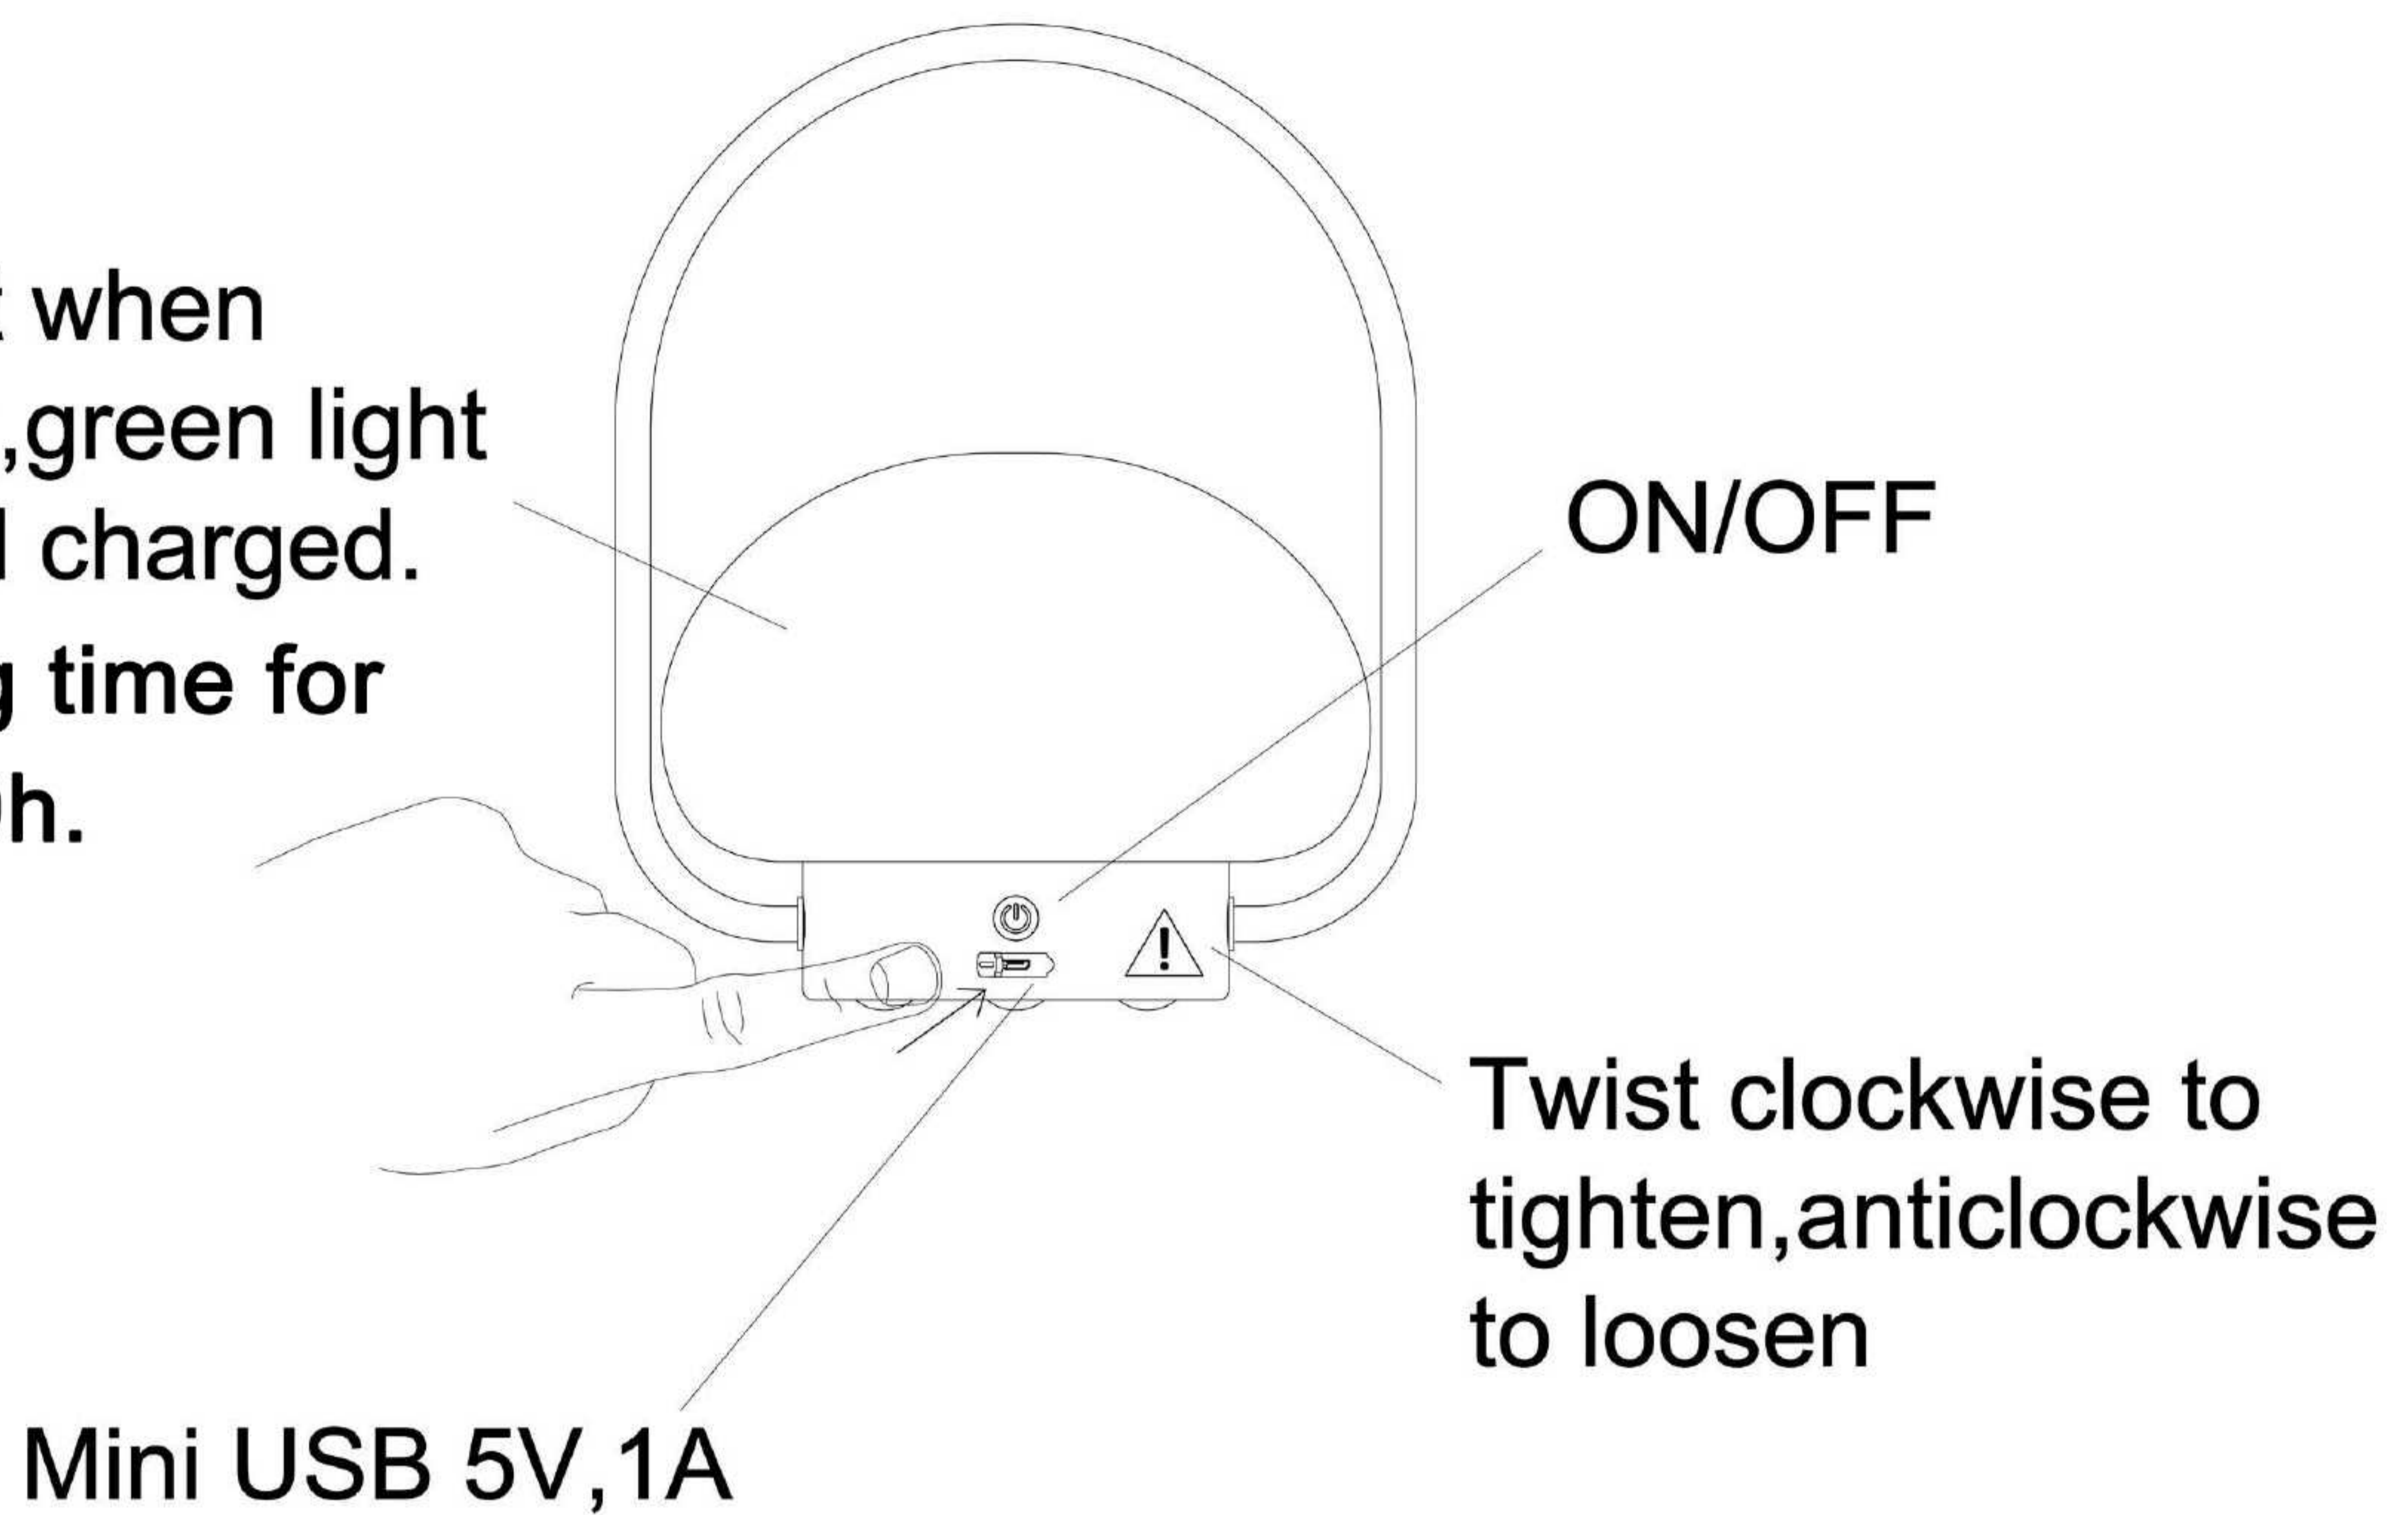

Red light when charging, green light when full charged.
Charging time for 100%: 10h.

3-STEP MOODMAKER™

Warning

* This luminaire has been designed to be used in operating temperatures between -20° and +45°C. If luminaire is used in other ambient temperatures, the life of the battery may be reduced and not work properly. Don't leave this product under direct sunlight.

* When replacing the battery, replace the battery with the same specifications as indicated on the supplied battery.