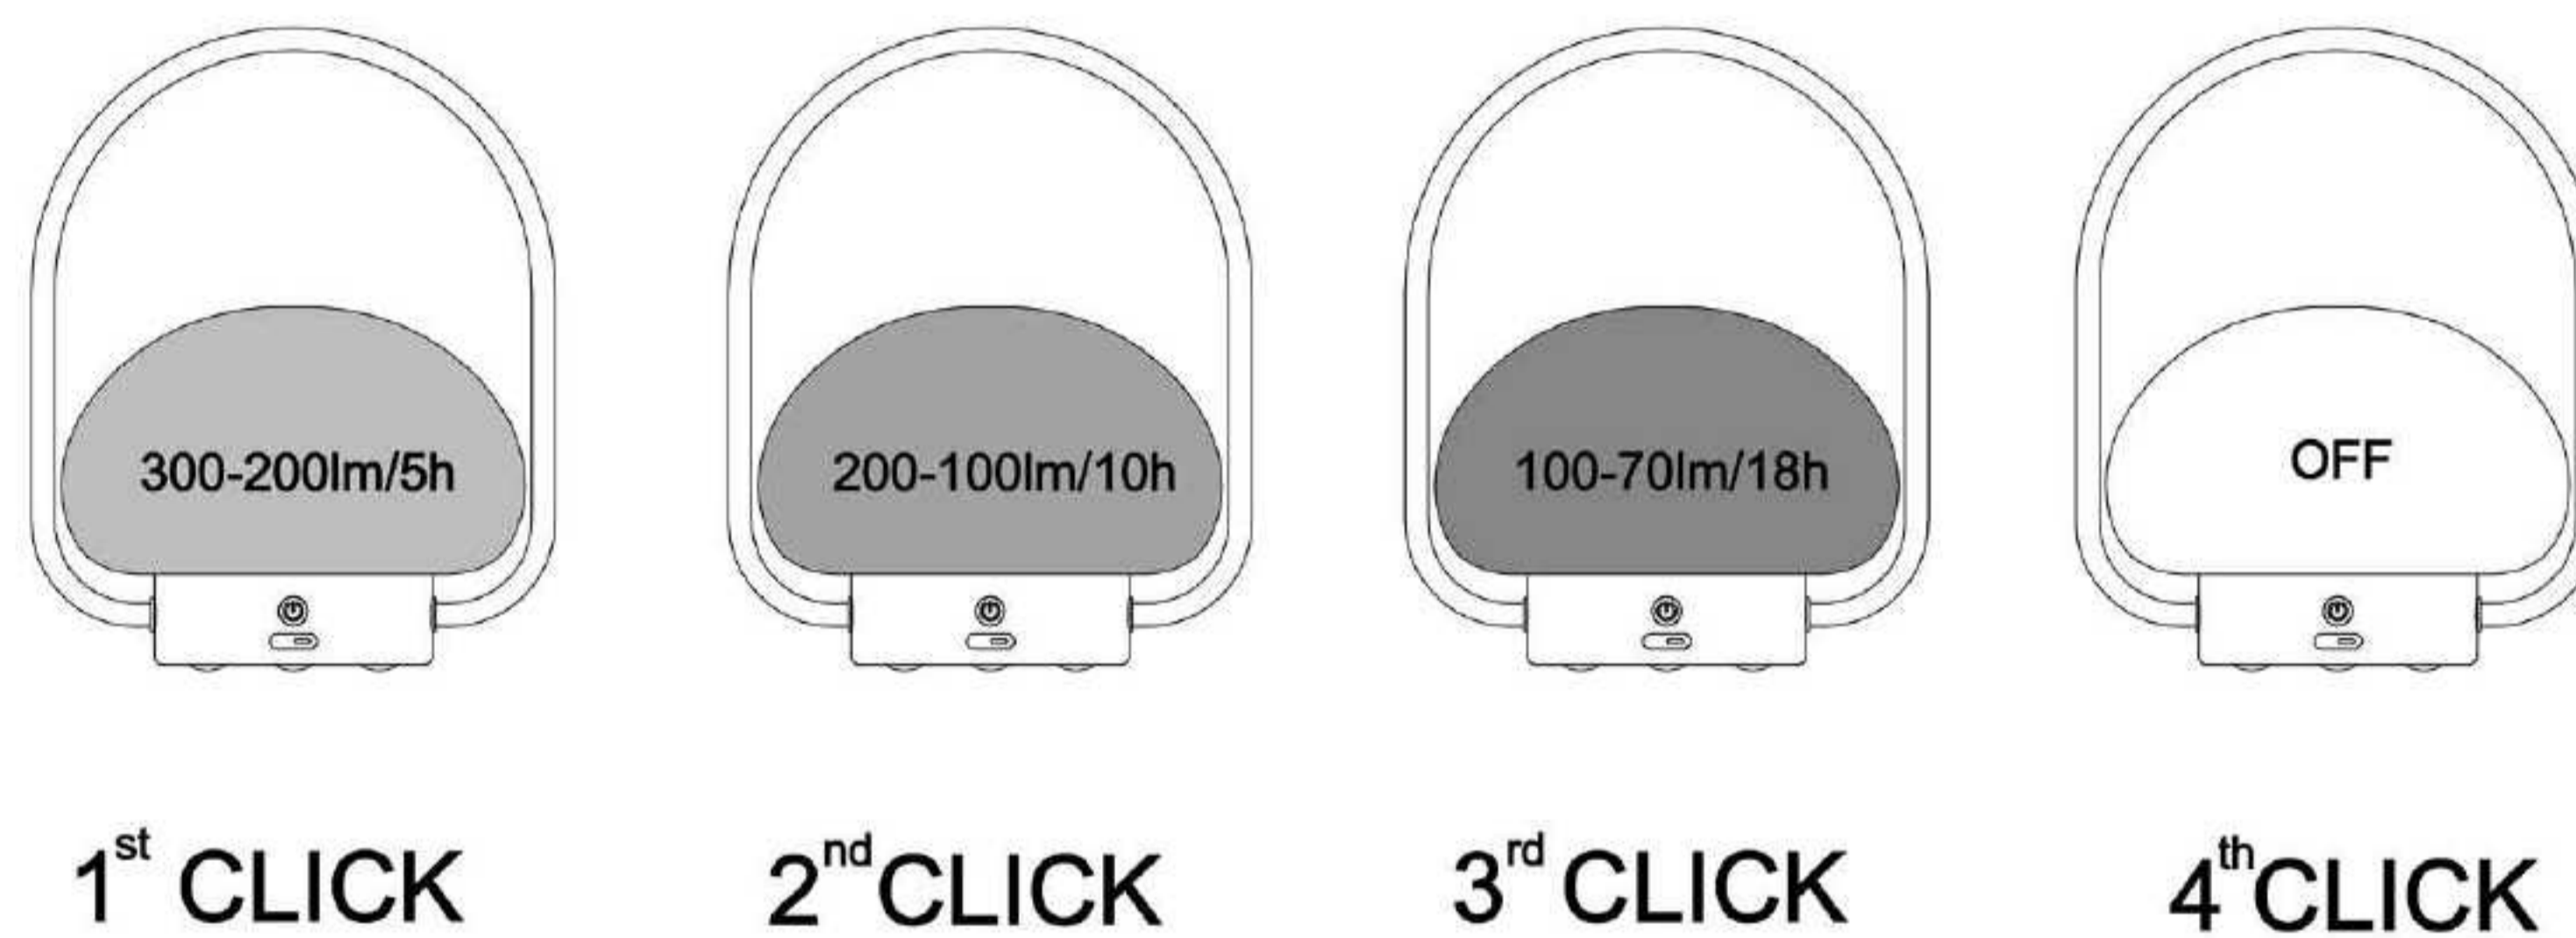

Red light when charging, green light when full charged.
Charging time for 100%: 10h.

3-STEP MOODMAKER™

Warning

* This luminaire has been designed to be used in operating temperatures between -20° and +45°C. If luminaire is used in other ambient temperatures, the life of the battery may be reduced and not work properly. Don't leave this product under direct sunlight.