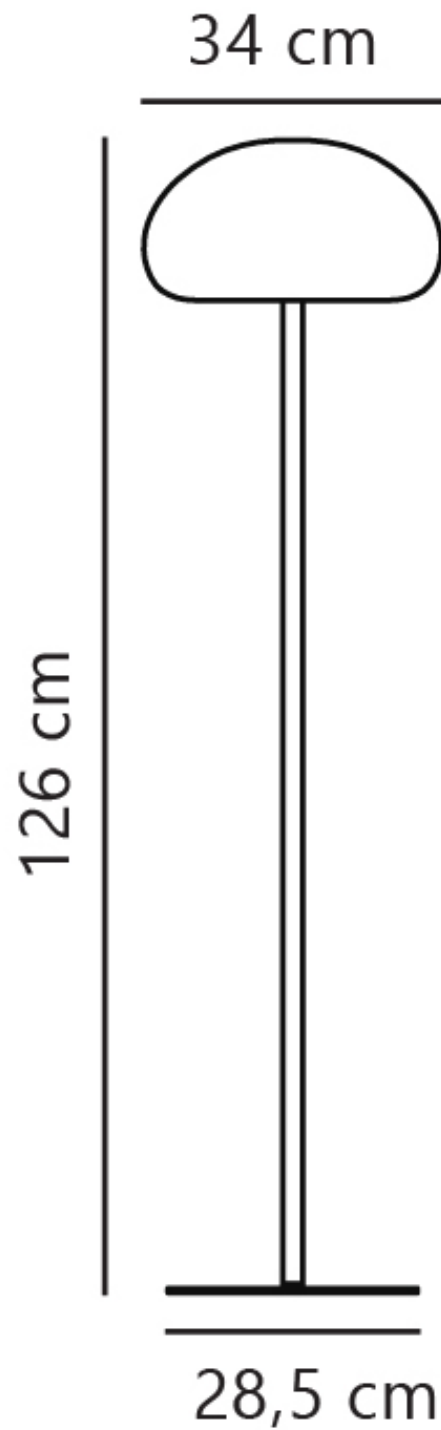

Nordlux - Sponge 34 - 2018154003 - LED White IP65 Outdoor Portable Lamp