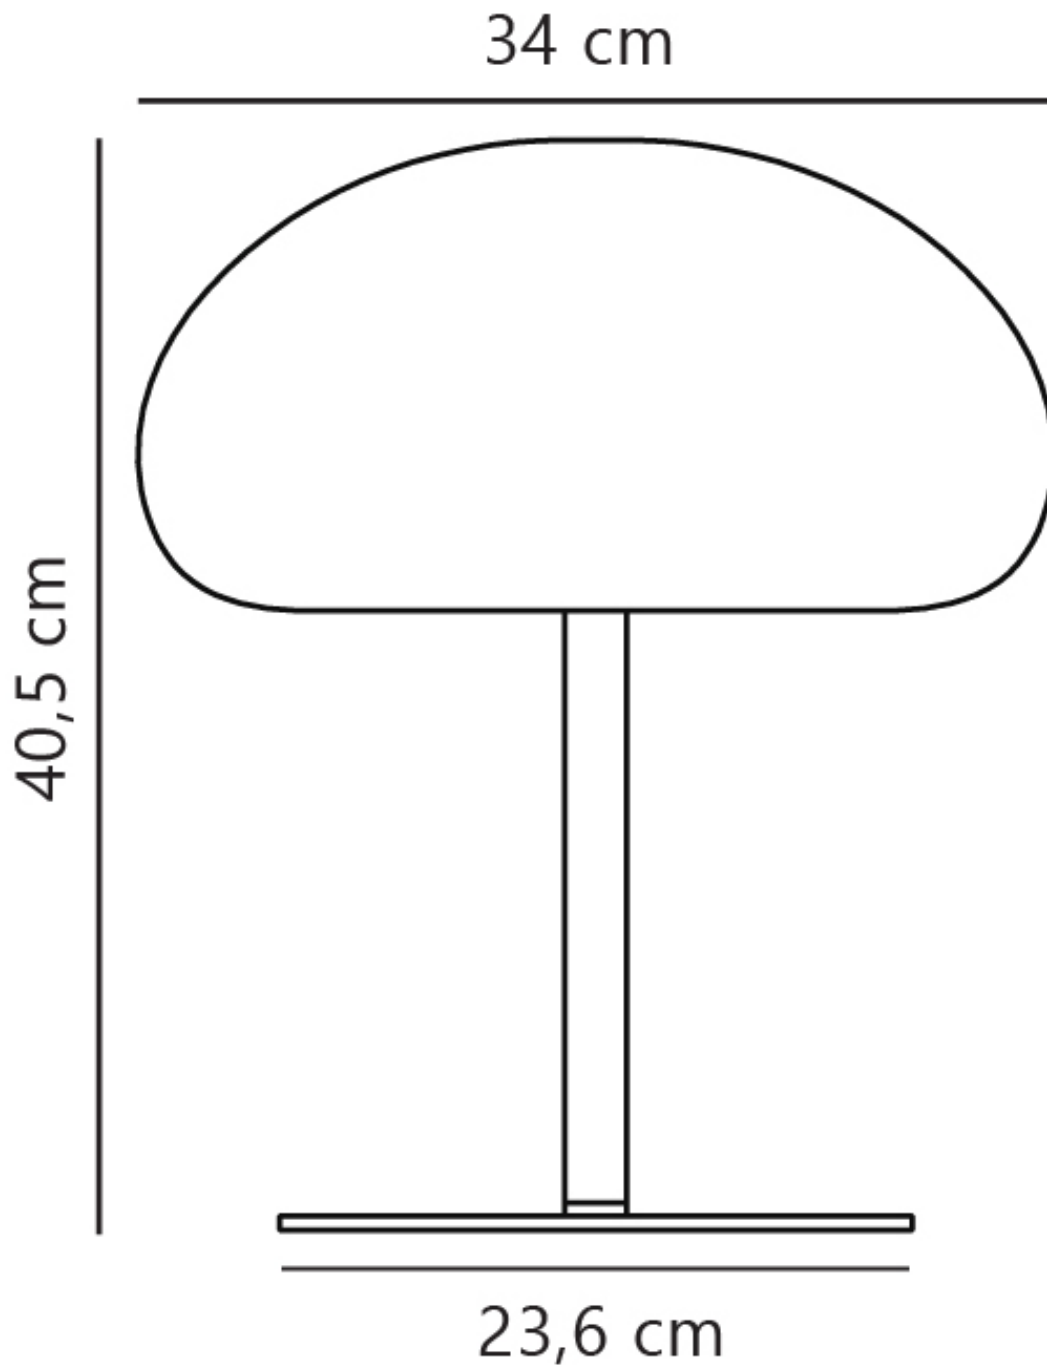

Nordlux - Sponge 34 - 2018165003 - LED White IP65 Outdoor Portable Lamp