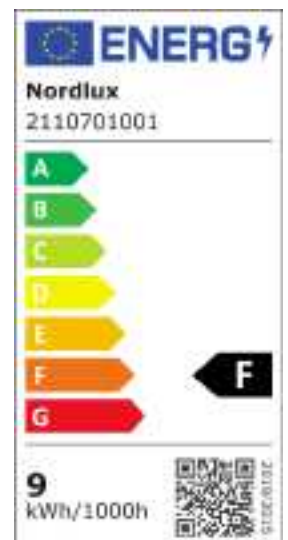

MARLEE 3000K | BATHROOM LIGHTING | WHITE

nordlux®

2110701001

Voltage (V): 230 Volt
 IP degree: IP44
 Class (Class 1, Class 2, Class 3):
 Class 2 (Double isolated)
 Bulb base: LED Module

Primary material: Metal
 Secondary material: Plastic
 Color: White

Height (cm): 3.8
 Width (cm): 13.6
 Length (cm): 50
 Projection (cm): 3.8

EAN: 5704924007361
 TUN: 2160541
 Item Number: 2110701001

Pcs Per Master Carton: 3
 Sales Box Height (cm): 14.5
 Sales Box Width (cm): 51.5
 Sales Box Depth (cm): 4.3
 Sales Box Volume m³ : 0.0032
 Product net weight (kg): 0.355

Brightness of light (Lumen): 800
 Color Temperature (K): 3000
 Ra-value : 90
 Lifetime (h): 25000
 Beam Angle (°) : 120
 Energy Class: F
 Actual Watt (W): 8.9

- Three different installation possibilities included • Can be mounted on a wall, on a mirror or on a cabinet • Suited for humid areas (IP44)
- Natural light (RA90) and high light output • 5 year LED guarantee