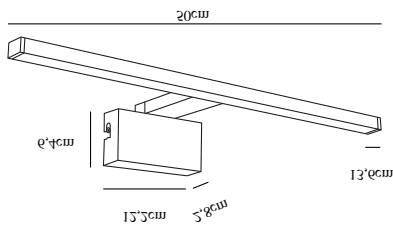

MARLEE 3000K | BATHROOM LIGHTING | WHITE

nordlux®

2110701001

Voltage (V): 230 Volt
 IP degree: IP44
 Class (Class 1, Class 2, Class 3):
 Class 2 (Double isolated)
 Bulb base: LED Module

Primary material: Metal
 Secondary material: Plastic
 Color: White

Height (cm): 3.8
 Width (cm): 13.6
 Length (cm): 50
 Projection (cm): 3.8

EAN: 5704924007361
 TUN: 2160541
 Item Number: 2110701001

Pcs Per Master Carton: 3
 Sales Box Height (cm): 14.5
 Sales Box Width (cm): 51.5
 Sales Box Depth (cm): 4.3
 Sales Box Volume m³ : 0.0032
 Product net weight (kg): 0.355

Brightness of light (Lumen): 800
 Color Temperature (K): 3000
 Ra-value : 90
 Lifetime (h): 25000
 Beam Angle (°) : 120
 Energy Class: F
 Actual Watt (W): 8.9

- Three different installation possibilities included • Can be mounted on a wall, on a mirror or on a cabinet • Suited for humid areas (IP44)
- Natural light (RA90) and high light output • 5 year LED guarantee

Marlee is the perfect bathroom mirror light carried out in a slim, rectangular design. Easy to mount onto a cabinet, on the mirror or on the wall. Provides a pleasant, yet practical, downwards light. High IP rating (IP44) makes it suitable for the bathroom or other humid areas.