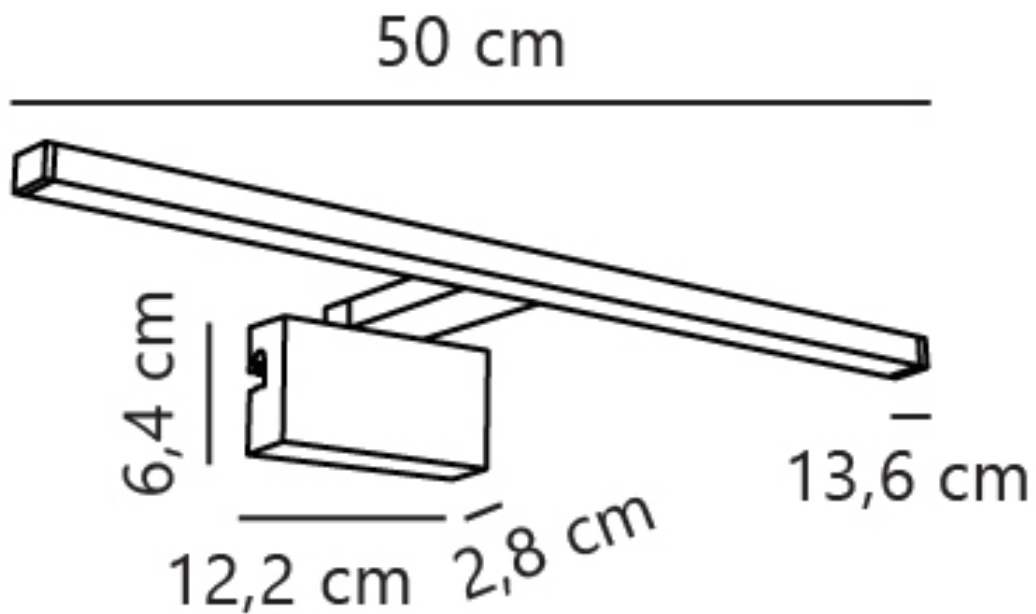

Nordlux - Marlee - 2110701001 - LED White IP44 Bathroom Strip Wall Light

CONTACT