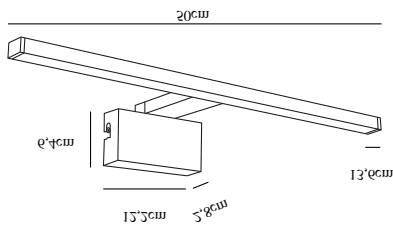

MARLEE 3000K | BATHROOM LIGHTING | BLACK

nordlux®

2110701003

Voltage (V): 230 Volt
IP degree: IP44
Class (Class 1, Class 2, Class 3):
Class 2 (Double isolated)
Bulb base: LED Module

Primary material: Metal
Secondary material: Plastic
Color: Black

Height (cm): 3.8
Width (cm): 13.6
Length (cm): 50
EAN: 5704924007378
TUN: 2160542
Item Number: 2110701003

Pcs Per Master Carton: 3
Sales Box Height (cm): 14.5
Sales Box Width(cm): 51.5
Sales Box Depth (cm): 4.3
Sales Box Volume m³ : 0.0032
Product net weight (kg): 0.355

Brightness of light (Lumen): 800
Color Temperature (K): 3000
Ra-value : 90
Lifetime (h): 25000
Beam Angle (°) : 360
Candela (cd) (for directional lamp only): 0
Energy Class: F
Actual Watt (W): 8.9

- Three different installation possibilities included • Can be mounted on a wall, on a mirror or on a cabinet • Suited for humid areas (IP44)
- Natural light (RA90) and high light output • 5 year LED guarantee

Marlee is the perfect bathroom mirror light carried out in a slim, rectangular design. Easy to mount onto a cabinet, on the mirror or on the wall. Provides a pleasant, yet practical, downwards light. High IP rating (IP44) makes it suitable for the bathroom or other humid areas.