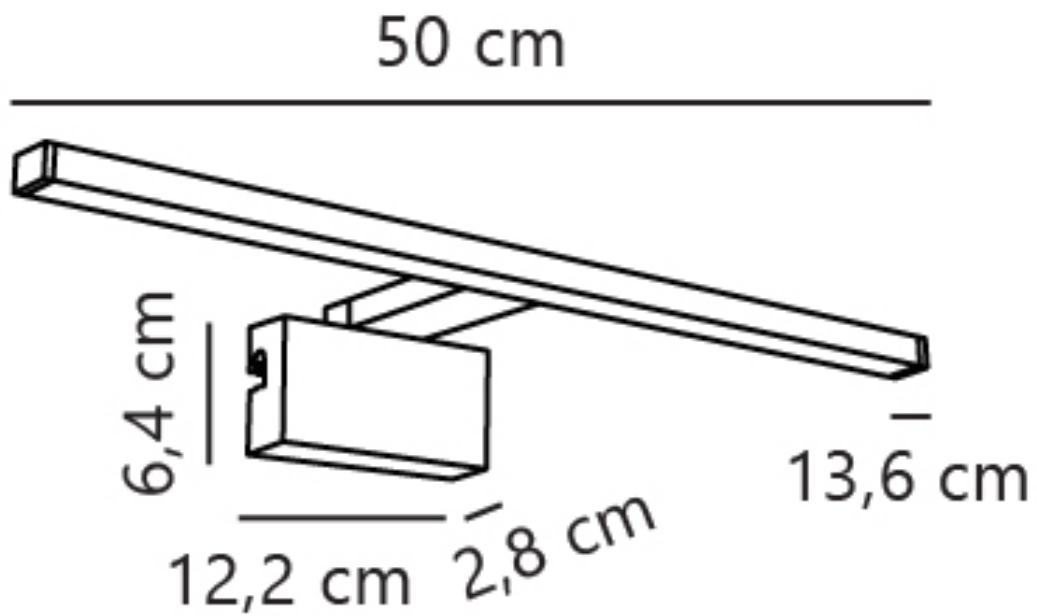

Nordlux - Marlee - 2110701003 - LED Black IP44 Bathroom Strip Wall Light

CONTACT