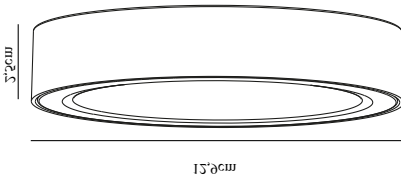

SÖLLER 12 | BATH LIGHTING | WHITE

2110726101

nordlux®

Voltage (V): 230 Volt

IP degree: IP20/44

Class (Class 1, Class 2, Class 3):

Class 2 (Double isolated)

Bulb base: LED Module

Primary material: Plastic

Secondary material: Plastic

Color: White

Height (cm): 2.5

Projection (cm): 2.5

EAN: 5704924007408

TUN: 2160545

Item Number: 2110726101

Pcs Per Master Carton: 3

Sales Box Height (cm): 13.6

Sales Box Width (cm): 18.8

Sales Box Depth (cm): 3.8

Sales Box Volume m³ : 0.001

Product net weight (kg): 0.245

Brightness of light (Lumen): 600

Color Temperature (K):