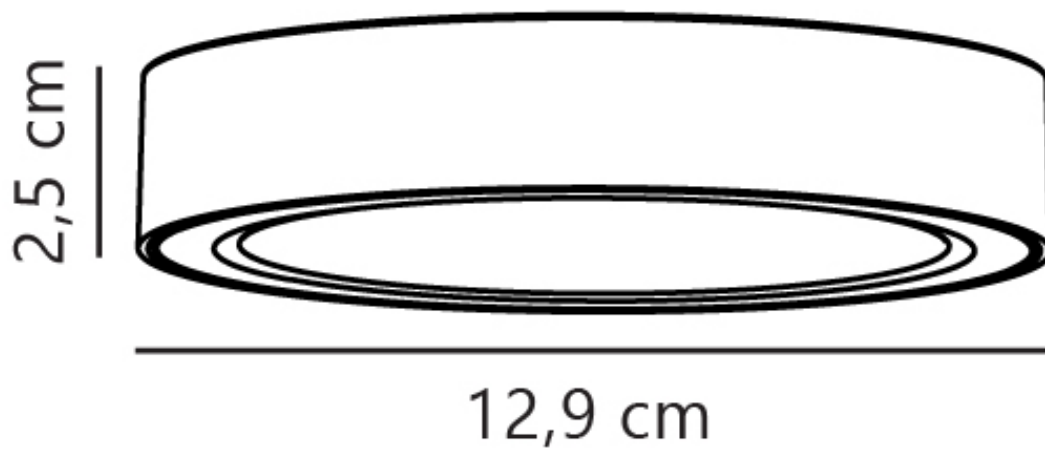

Nordlux - Soller 12 - 2110726101 - LED White IP44 Bathroom Ceiling Flush Light

CONTACT