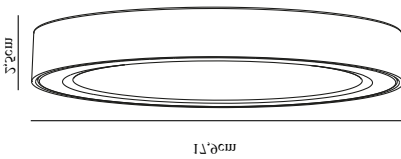

SÖLLER 17 | BATH LIGHTING | WHITE

2110736101

nordlux®

Voltage (V): 230 Volt

IP degree: IP20/44

Class (Class 1, Class 2, Class 3):

Class 2 (Double isolated)

Bulb base: LED Module

Primary material: Plastic

Secondary material: Plastic

Color: White

Height (cm): 2.5

Projection (cm): 2.5

EAN: 5704924007392

TUN: 2160544

Item Number: 2110736101

Pcs Per Master Carton: 3

Sales Box Height (cm): 18.5

Sales Box Width(cm): 23.8

Sales Box Depth (cm): 3.7

Sales Box Volume m³ : 0.0016

Product net weight (kg): 0.37

Brightness of light (Lumen): 1000

Color Temperature (K):