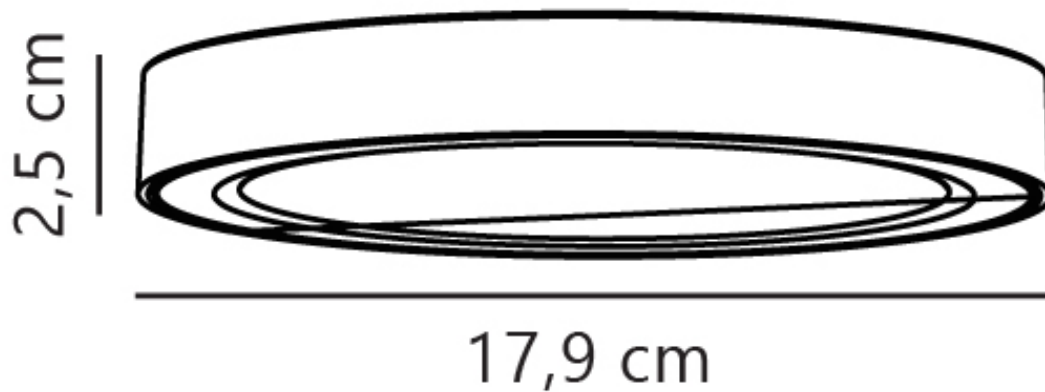

Nordlux - Soller - 2110736101 - LED White IP44 Bathroom Ceiling Flush Light

CONTACT