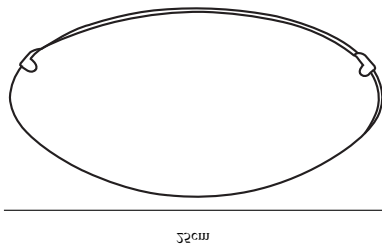

STANDARD | CEILING LIGHT | WHITE

25326001

nordlux®

Voltage (V): 230 Volt
IP degree: IP20
Maximum bulb wattage (W): 60W
Class (Class 1, Class 2, Class 3):
Class 1 (Earth contact)
Bulb base: E27

Shade Diameter (cm): 25
Projection (cm): 7.5
EAN: 5701581027039
TUN: 5788103
Item Number: 25326001

Pcs Per Master Carton: 3
Sales Box Height (cm): 26
Sales Box Width(cm): 9
Sales Box Depth (cm): 26
Sales Box Volume m³ : 0.0061
Product net weight (kg): 0.535

Primary material: Glass
Secondary material: Metal
Color of the Glass: Opal white
Color: White