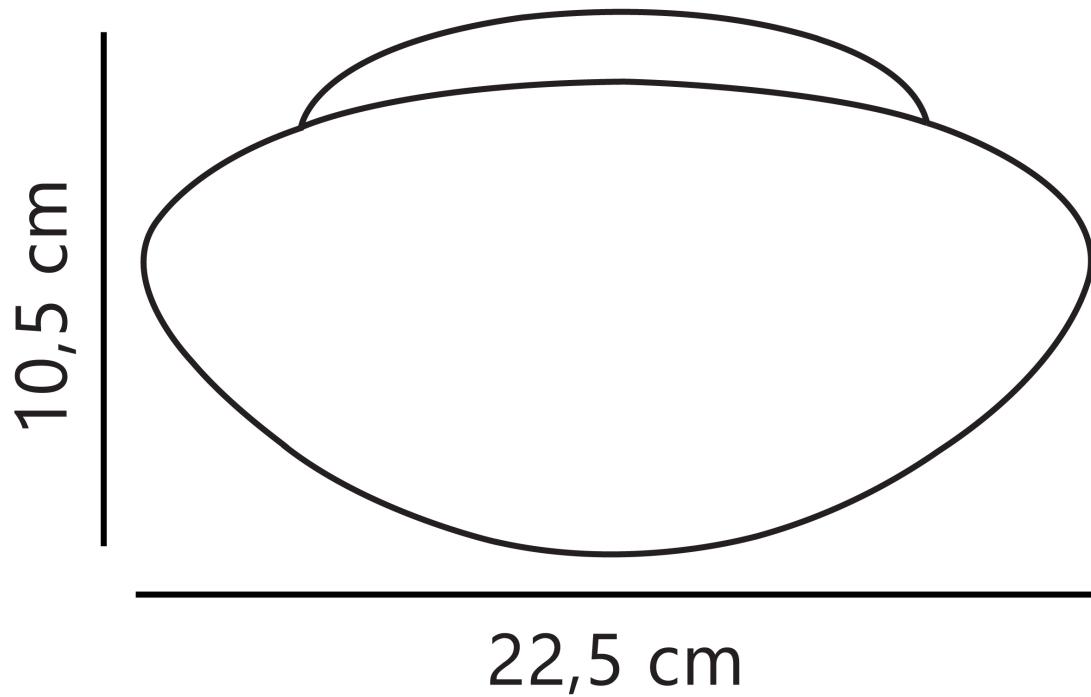

Nordlux - UFO - 25576000 - White Glass IP44 Bathroom Ceiling Flush Light