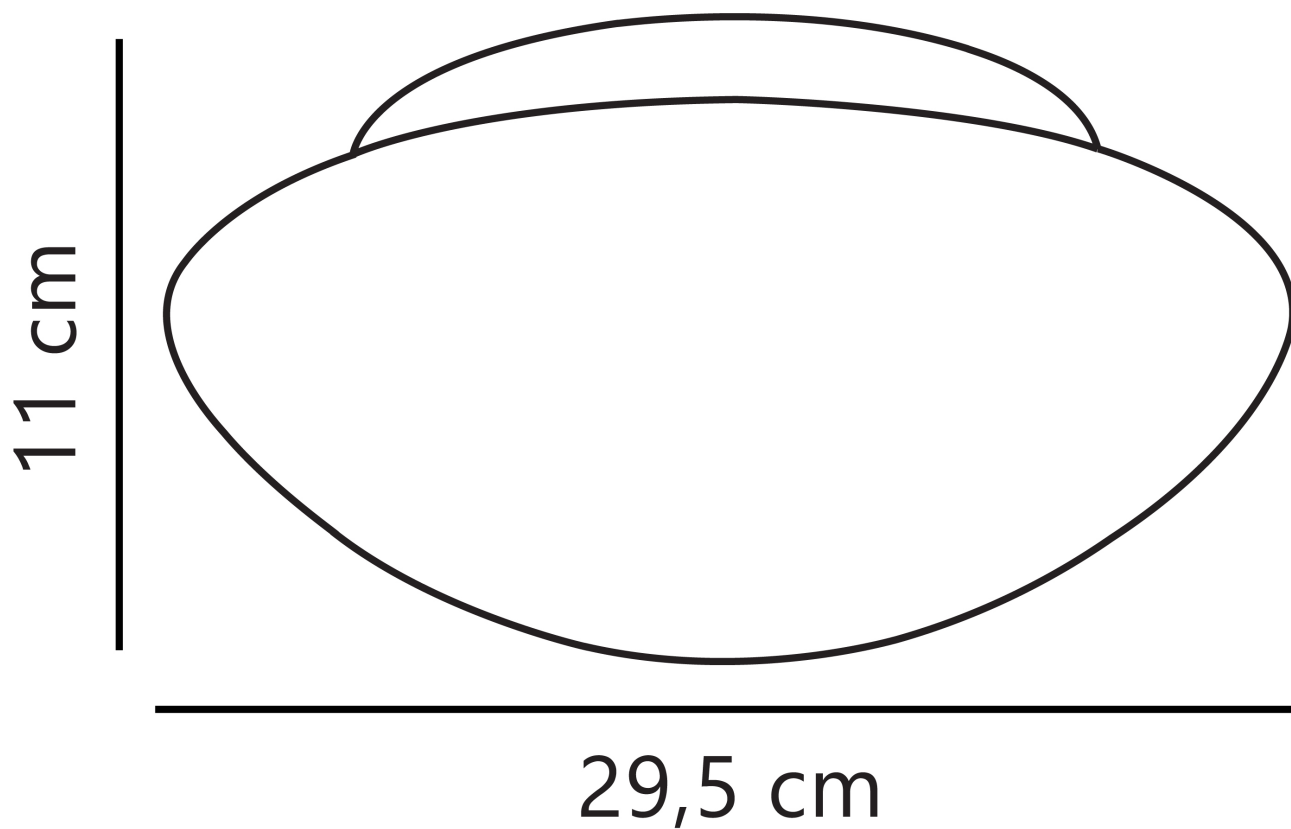

Nordlux - Ufo Maxi - 25626001 - White Glass 2 Light IP44 Bathroom Ceiling Flush Light

CONTACT