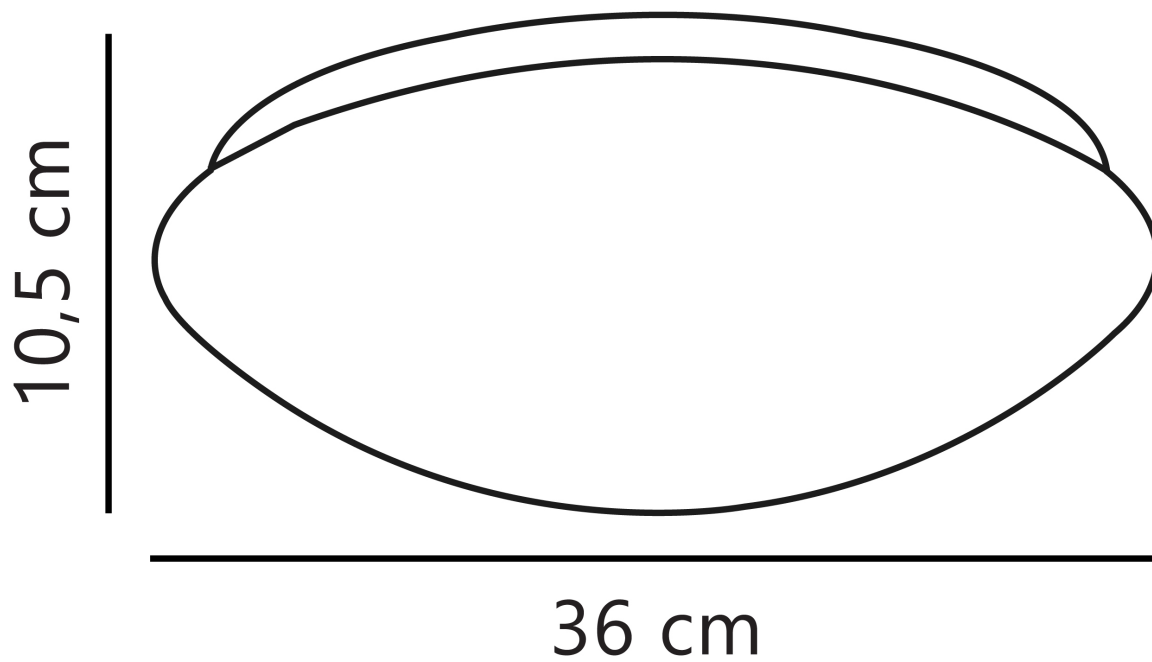

Nordlux - Ask 36 - 45376001 - LED White IP44 Bathroom Ceiling Flush Light

CONTACT