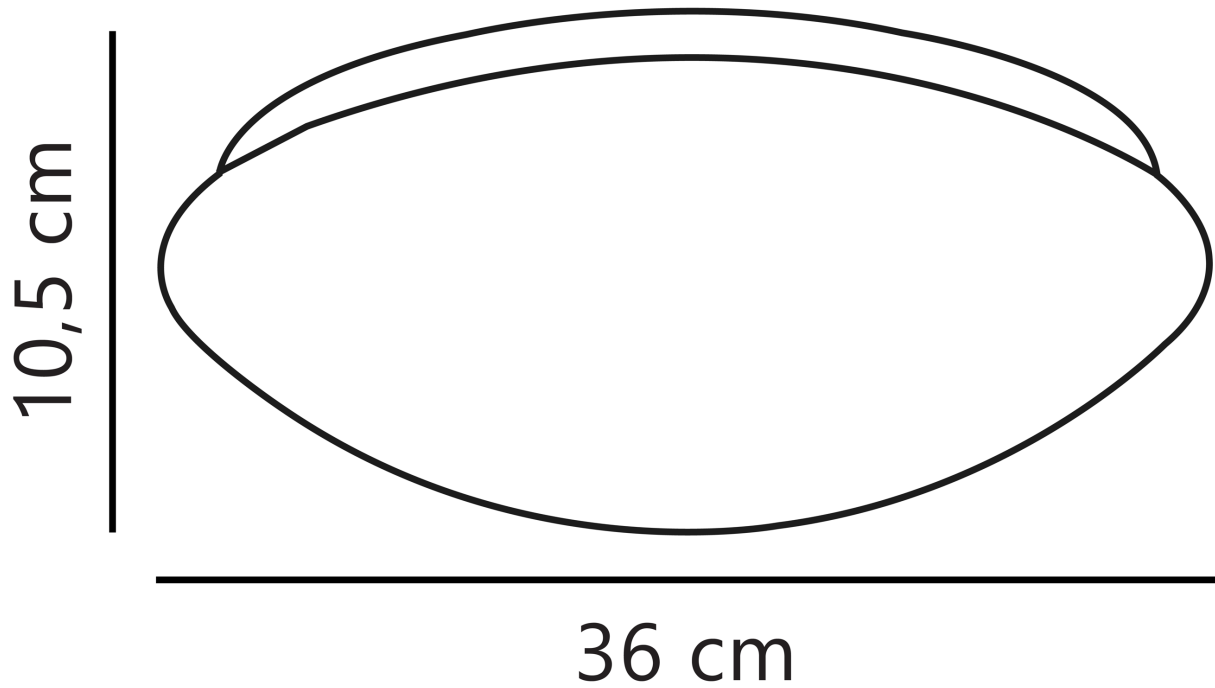

Nordlux - Ask 36 - 45386501 - LED White IP44 Bathroom Ceiling Flush Light