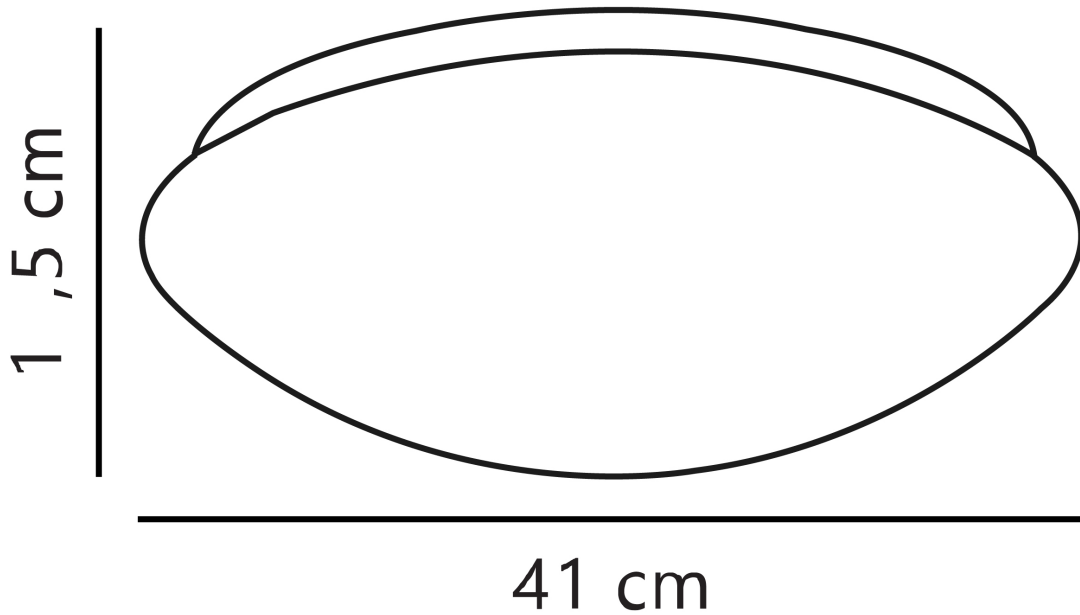

Nordlux - Ask 41 - 45396001 - LED White IP44 Bathroom Ceiling Flush Light

CONTACT