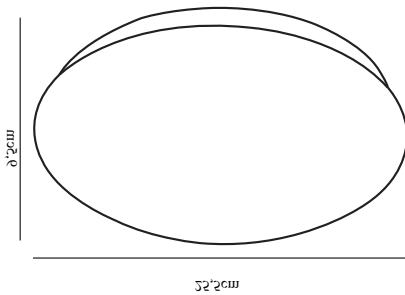

MÁNI 25 | CEILING LIGHT | WHITE

45606001

nordlux®

Voltage (V): 230 Volt
IP degree: IP20
Class (Class 1, Class 2, Class 3):
Class 1 (Earth contact)
Bulb base: LED Module

Primary material: Metal
Secondary material: Plastic
Color of the Glass: White
Is the cable replaceable: True
Color: White

Shade Diameter (cm): 25.5
Projection (cm): 9.5
EAN: 5701581367784
TUN: 1902401
Item Number: 45606001

Pcs Per Master Carton: 6
Sales Box Height (cm): 10
Sales Box Width(cm): 26
Sales Box Depth (cm): 26
Sales Box Volume m³ : 0.0068
Product net weight (kg): 0.277

Brightness of light (Lumen): 700
Color Temperature (K): 3000
Ra-value : 80
Lifetime (h): 30000
Beam Angle (°) : 118
Candela (cd) (for directional lamp only): 205
Energy Class: F
Actual Watt (W): 12

• Matt diffuser • 5 year LED guarantee