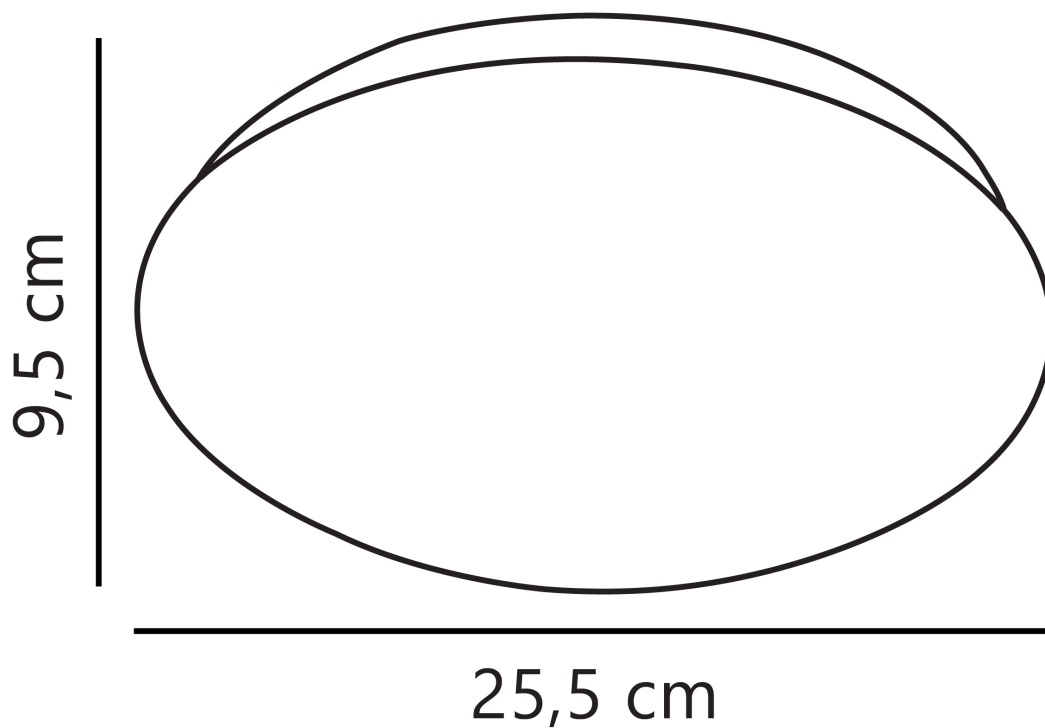

Nordlux - Mani 25 - 45606001 - LED White Flush Ceiling Light

CONTACT