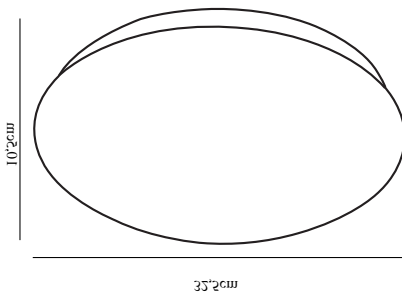

MÁNI 32 | CEILING LIGHT | WHITE

45616001

nordlux®

Voltage (V): 230 Volt
IP degree: IP20
Class (Class 1, Class 2, Class 3):
Class 1 (Earth contact)
Bulb base: LED Module

Primary material: Metal
Secondary material: Plastic
Color of the Glass: White
Is the cable replaceable: True
Color: White

Shade Diameter (cm): 32.5
Projection (cm): 10.5

EAN: 5701581367883
TUN: 1902403
Item Number: 45616001
Pcs Per Master Carton: 6
Sales Box Height (cm): 10

Sales Box Width(cm): 33
Sales Box Depth (cm): 33
Sales Box Volume m³ : 0.0109
Product net weight (kg): 0.521

Brightness of light (Lumen): 1000
Color Temperature (K): 3000
Ra-value : 80
Lifetime (h): 30000
Beam Angle (°) : 118
Candela (cd) (for directional lamp only): 297
Energy Class: E
Actual Watt (W): 18

• Matt diffusor • 5 year LED guarantee