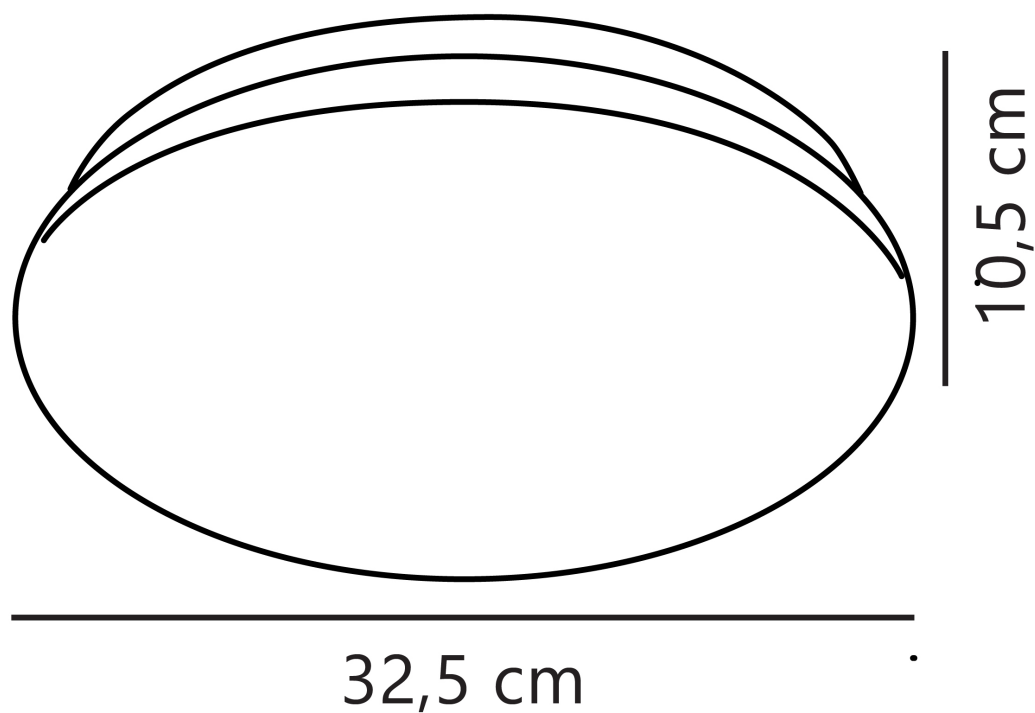

Nordlux - Mani 32 - 45616001 - LED White Flush Ceiling Light

CONTACT