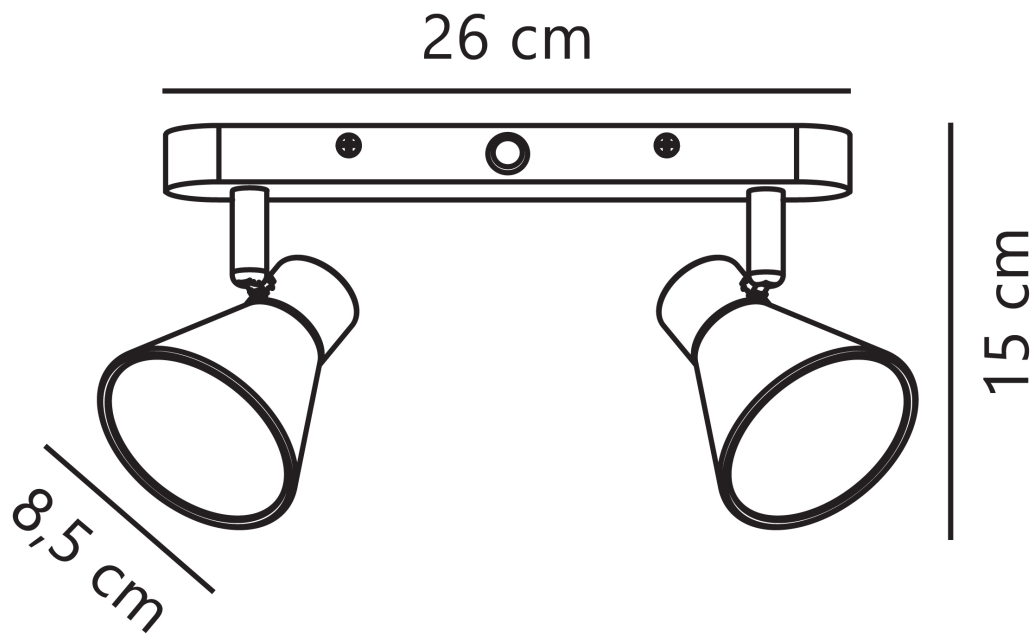

Nordlux - Eik - 45770110 - Grey 2 Light Ceiling Spotlight

CONTACT