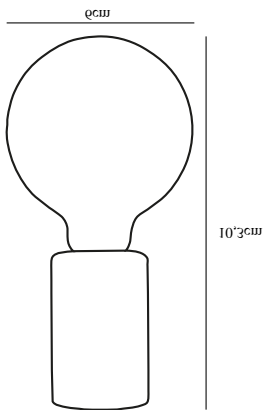

SIV MARBLE | TABLE LAMP | WHITE

45875001

nordlux®

Voltage (V): 230 Volt
IP degree: IP20
Maximum bulb wattage (W): 60W
Class (Class 1, Class 2, Class 3):
Class 2 (Double isolated)
Bulb base: E27
Dimmerable: Yes with compatible
bulb
Switch placement: On the cable

Color: White
Height (cm): 10.3
EAN: 5701581371880
TUN: 1902481
Item Number: 45875001

Pcs Per Master Carton: 3
Sales Box Height (cm): 12
Sales Box Width(cm): 8
Sales Box Depth (cm): 12
Sales Box Volume m³ : 0.0012
Product net weight (kg): 0.525

Primary material: Marble
Color of the cable: White
Length of the cable (cm): 180
Surface material of the cable:
Textile
Is the cable replaceable: False

- Nature style • Genuine marble in nature's playful colours
- Create your own design expression with a decorative bulb