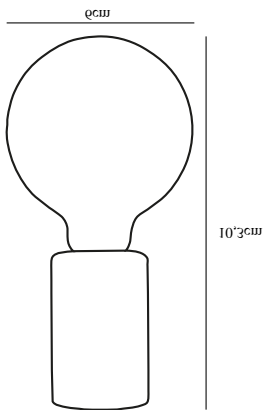

SIV MARBLE | TABLE LAMP | BLACK

45875003

nordlux®

Voltage (V): 230 Volt

IP degree: IP20

Maximum bulb wattage (W): 60W

Class (Class 1, Class 2, Class 3):

Class 2 (Double isolated)

Bulb base: E27

Dimmerable: Yes with compatible bulb

Switch placement: On the cable

Color: Black

Height (cm): 10.3

EAN: 5701581371989

TUN: 1902482

Item Number: 45875003

Pcs Per Master Carton: 3

Sales Box Height (cm): 12

Sales Box Width (cm): 8

Sales Box Depth (cm): 12

Sales Box Volume m³ : 0.0012

Product net weight (kg): 0.525

Primary material: Marble

Color of the cable: Black

Length of the cable (cm): 180

Surface material of the cable:

Textile

Is the cable replaceable: False

- Nature style
- Genuine marble in nature's playful colours
- Create your own design expression with a decorative bulb