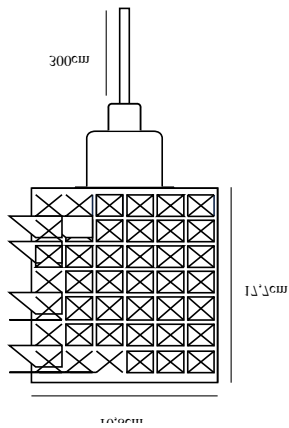

HOLLYWOOD | PENDANT | SMOKED

46483047

nordlux®

Voltage (V): 230 Volt
IP degree: IP20
Maximum bulb wattage (W): 60W
Class (Class 1, Class 2, Class 3):
Class 2 (Double isolated)
Bulb base: E27
Dimmerable: Yes with compatible
bulb

Color: Smoked
Shade Diameter (cm): 10.8
Shade Height (cm): 17.7
EAN: 5701581405585
TUN: 1975316
Item Number: 46483047

Pcs Per Master Carton: 3
Sales Box Height (cm): 20
Sales Box Width(cm): 13
Sales Box Depth (cm): 13
Sales Box Volume m³ : 0.0034
Product net weight (kg): 0.862

Primary material: Glass
Secondary material: Metal
Color of the Glass: Smoked
Color of the cable: Black
Length of the cable (cm): 300
Surface material of the cable:
Textile
Is the cable replaceable: False

- Glamorous art deco style
- Diamond pattern that reflects light in an exciting way
- Hang 3 lamps together in a line or cluster

The Hollywood series has something nostalgic about it - it evokes the era of crystal decor, which in recent years has been rediscovered as a decor element. With its many facets, Hollywood adds a sparkling expression which contributes to a stylish atmosphere, providing an exclusive and pleasant mood.