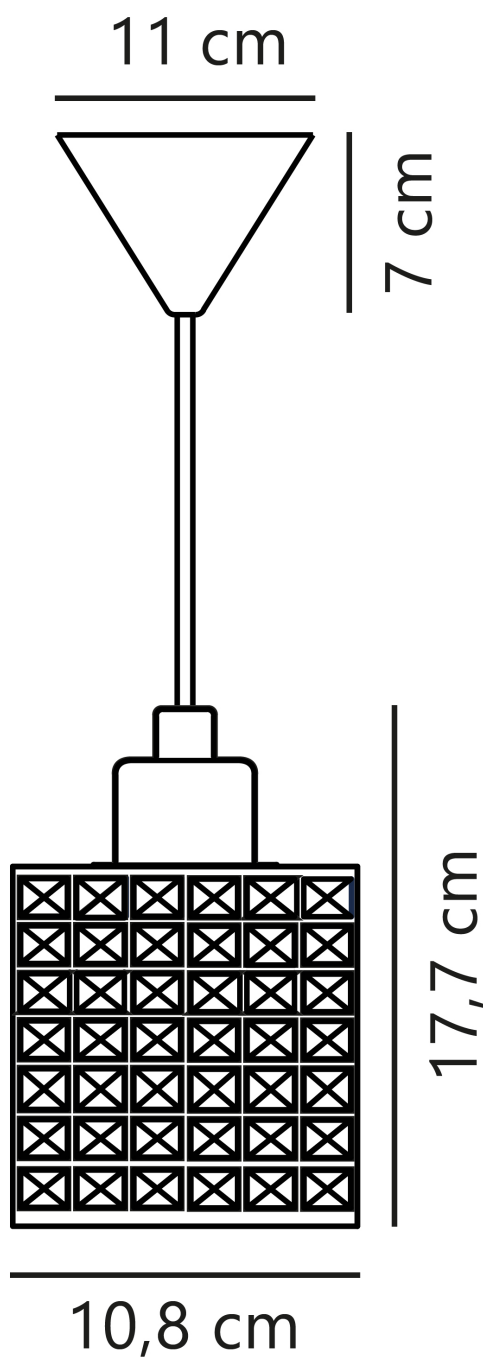

Nordlux - Hollywood - 46483047 - Smoked Glass Ceiling Pendant Light

CONTACT