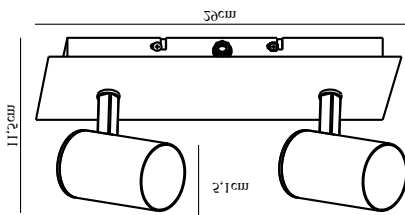

# FRIDA 2-SPOT | SPOT LIGHT | WHITE

49810101

nordlux®

Voltage (V): 230 Volt  
IP degree: IP20  
Maximum bulb wattage (W):  
2X35W  
Class (Class 1, Class 2, Class 3):  
Class 2 (Double isolated)  
Bulb base: GU10  
Dimmerable: Yes with compatible  
bulb

Primary material: Metal  
Surface material of the cable:  
Plastic

Color: White  
Width (cm): 8  
Shade Diameter (cm): 5.1  
Length (cm): 29  
Projection (cm): 11.5  
Tilt Angle (°): 90

EAN: 5701581477186  
TUN: 2050247  
Item Number: 49810101

Pcs Per Master Carton: 3  
Sales Box Height (cm): 30  
Sales Box Width(cm): 8.5  
Sales Box Depth (cm): 12.5  
Sales Box Volume m<sup>3</sup> : 0.0032  
Product net weight (kg): 1

- Contemporary and simple style
- Adjustable lamp head for a directional light
- Can be used on both wall and ceiling