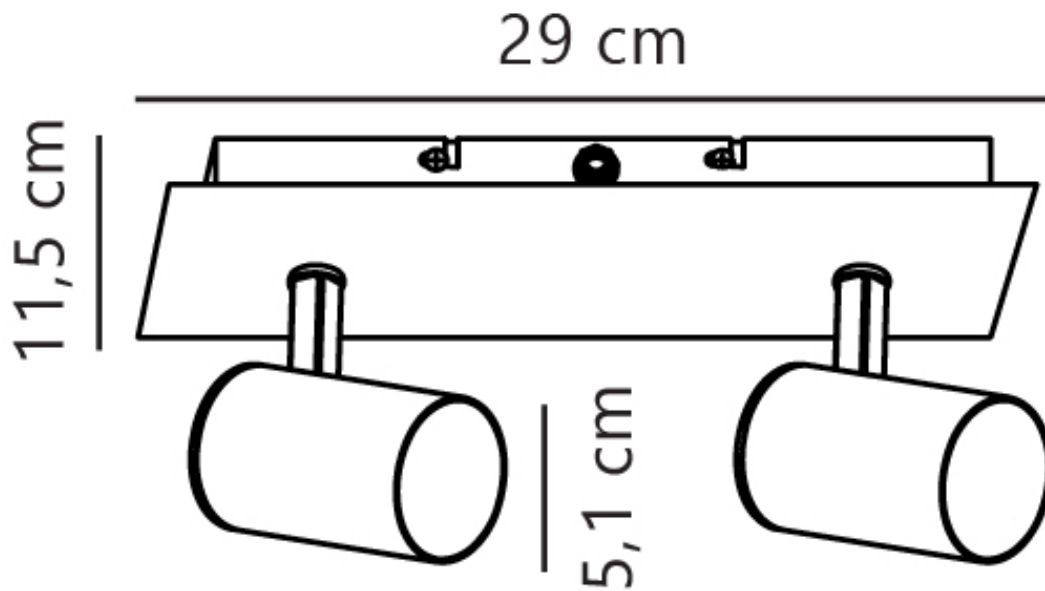

Nordlux - Frida - 49810101 - White 2 Light Ceiling Spotlight