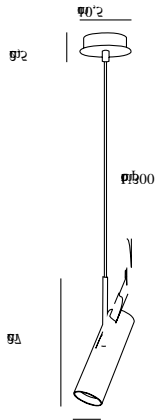

MIB 6 | PENDANT | WHITE

71679901

Voltage (V): 230 Volt
IP degree: IP20
Maximum bulb wattage (W): 8W
Class (Class 1, Class 2, Class 3):
Class 2 (Double isolated)
Bulb base: GU10
Dimmerable: Yes with compatible bulb

Primary material: Metal
Secondary material: Plastic
Color of the cable: White
Length of the cable (cm): 300
Surface material of the cable:
Textile
Is the cable replaceable: False

Color: White
Height (cm): 27
Tube Diameter (cm): 1
Shade Diameter (cm): 6
Shade Height (cm): 20
Tilt Angle (°): 180

EAN: 5701581332485
TUN: 1835496
Item Number: 71679901

Pcs Per Master Carton: 3
Sales Box Height (cm): 36
Sales Box Width(cm): 14
Sales Box Depth (cm): 14
Sales Box Volume m³ : 0.0071
Product net weight (kg): 0.845

- Contemporary, yet timeless design
- Slim and elegant
- Tiltable head, possible to adjust light direction

The minimalistic MIB series is steeped in Nordic elegance and boasts excellent usability. MIB invites you to put a spotlight on life. The slender and adjustable lamp head emits a precise and directional light. MIB looks good alone, but also if you place more together and make a statement with light. Designed by Bønnelycke mdd