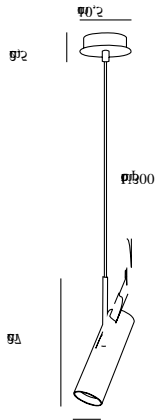

MIB 6 | PENDANT | BLACK

71679903

Voltage (V): 230 Volt
IP degree: IP20
Maximum bulb wattage (W): 8W
Class (Class 1, Class 2, Class 3):
Class 2 (Double isolated)
Bulb base: GU10
Dimmerable: Yes with compatible bulb

Primary material: Metal
Secondary material: Plastic
Color of the cable: Black
Length of the cable (cm): 300
Surface material of the cable:
Textile
Is the cable replaceable: False

Color: Black
Height (cm): 27
Tube Diameter (cm): 1
Shade Diameter (cm): 6
Shade Height (cm): 20
Tilt Angle (°): 180

EAN: 5701581324084
TUN: 1824817
Item Number: 71679903

Pcs Per Master Carton: 3
Sales Box Height (cm): 36
Sales Box Width (cm): 14
Sales Box Depth (cm): 14
Sales Box Volume m³: 0.0071
Product net weight (kg): 0.845

- Contemporary, yet timeless design
- Slim and elegant
- Tiltable head, possible to adjust light direction

The minimalistic MIB series is steeped in Nordic elegance and boasts excellent usability. MIB invites you to put a spotlight on life. The slender and adjustable lamp head emits a precise and directional light. MIB looks good alone, but also if you place more together and make a statement with light. Designed by Bønnelycke mdd