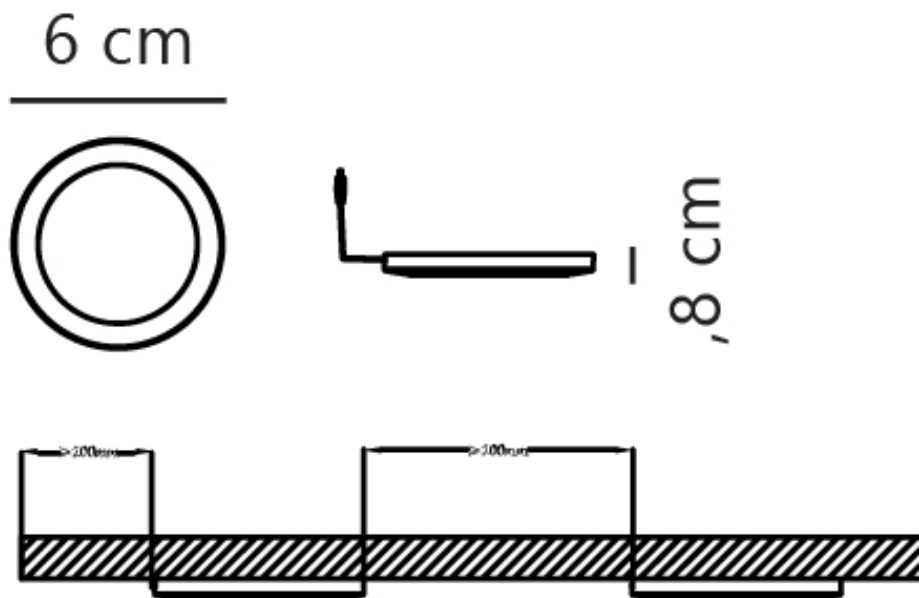

Nordlux - Set of 4 Lismore 4-Set - 76730001 - LED Chrome Clear Cabinet Kits

CONTACT