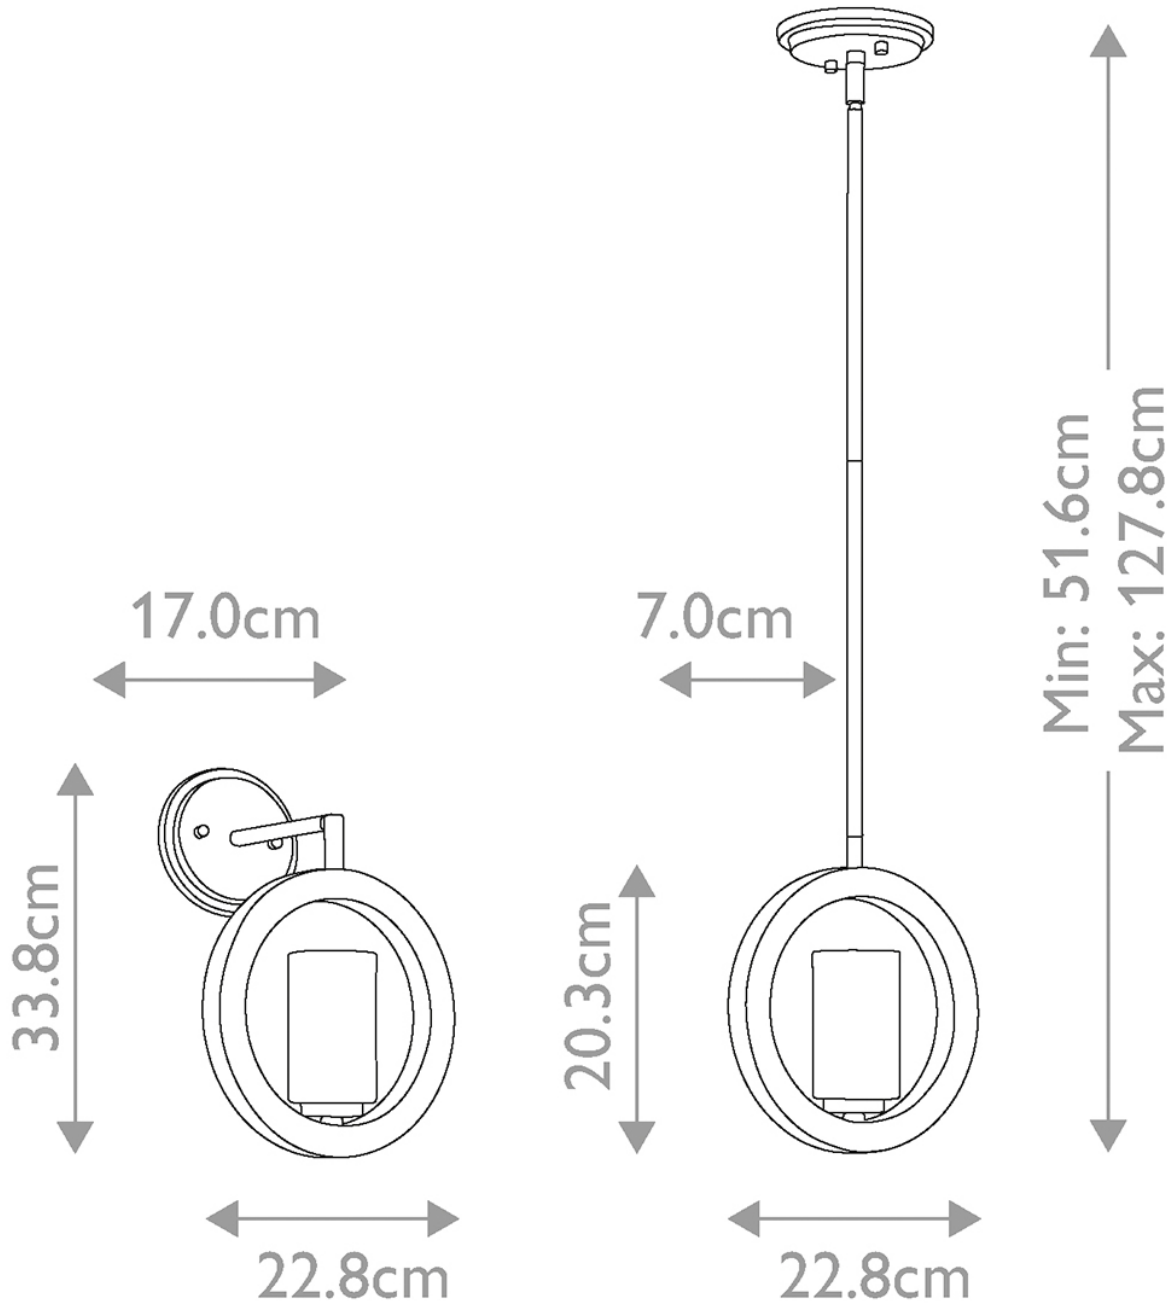

Kichler Lighting - Grand Bank - KL-GRAND-BANK1 - Distressed Grey Clear Seeded Glass Ceiling Pendant Light

CONTACT