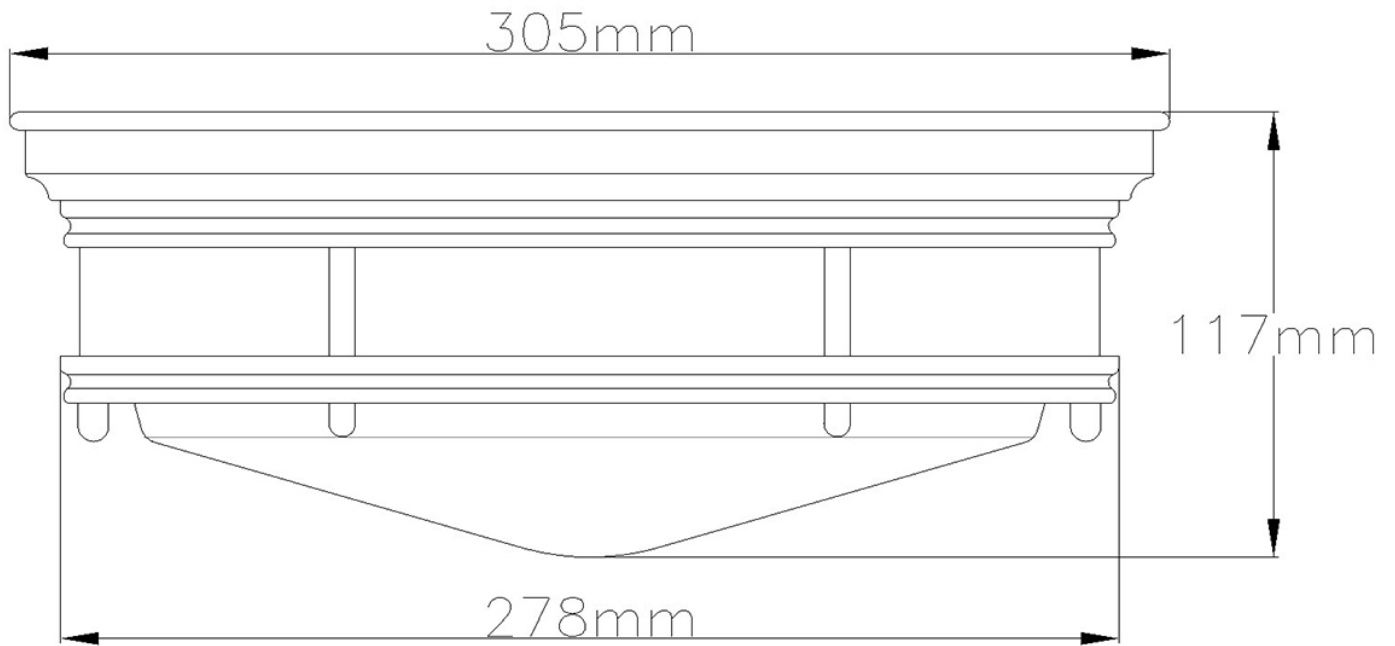

Quintiesse - QN-HADRIAN-FS-OZ-OPAL - Hadrian 2 Light Flush Mount - Opal Glass - Oil Rubbed Bronze

**CONTACT**