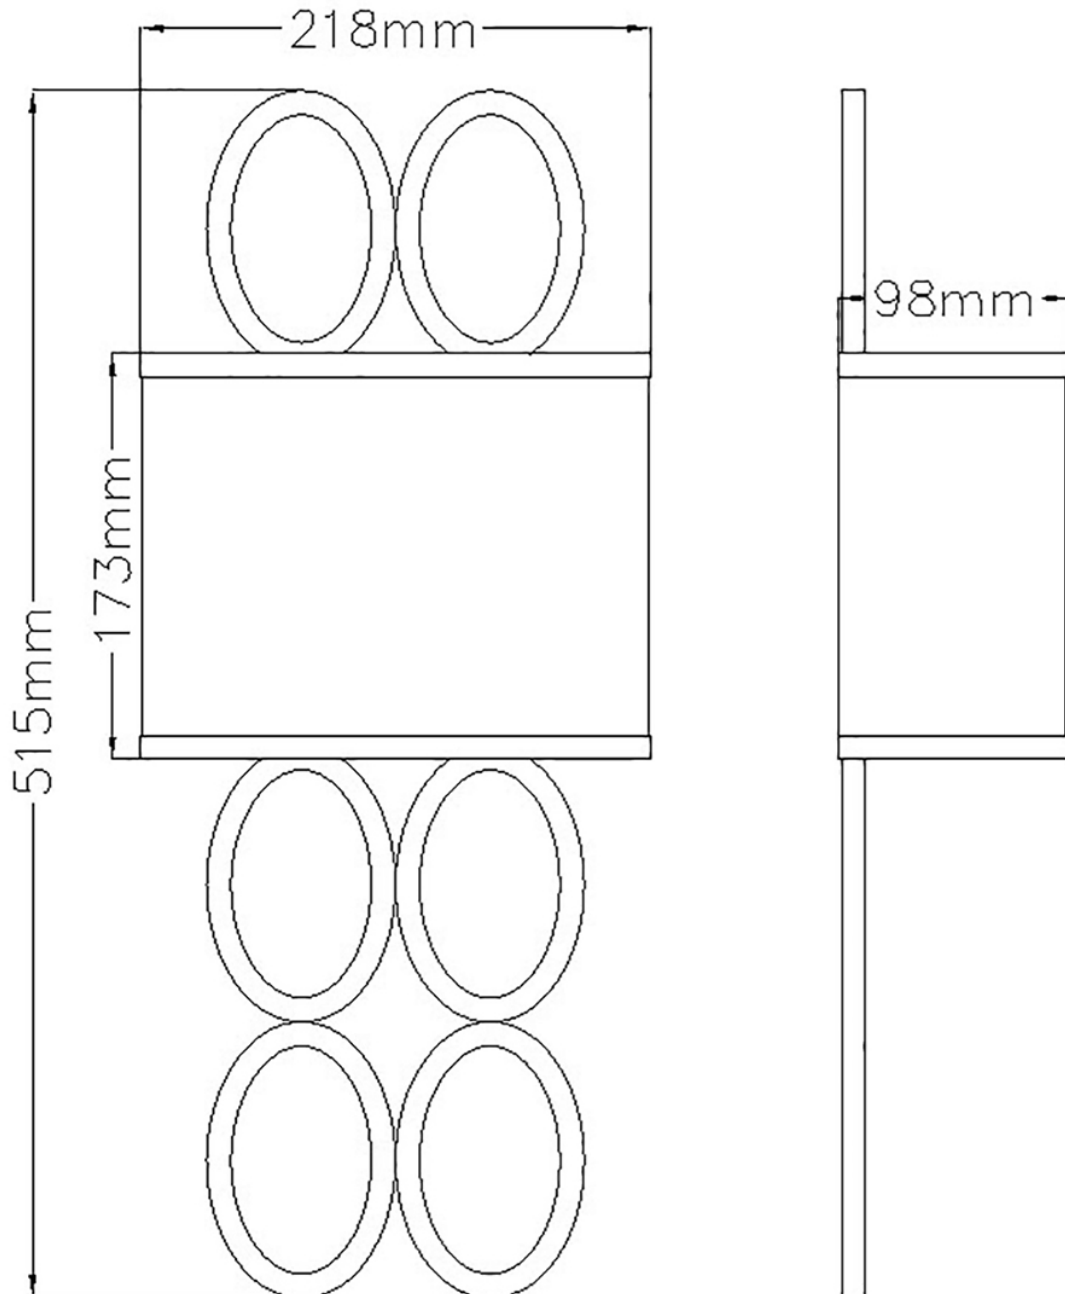

Hinkley Lighting - Jules - HK-JULES2-BN - Brushed Nickel White 2 Light Wall Light

CONTACT