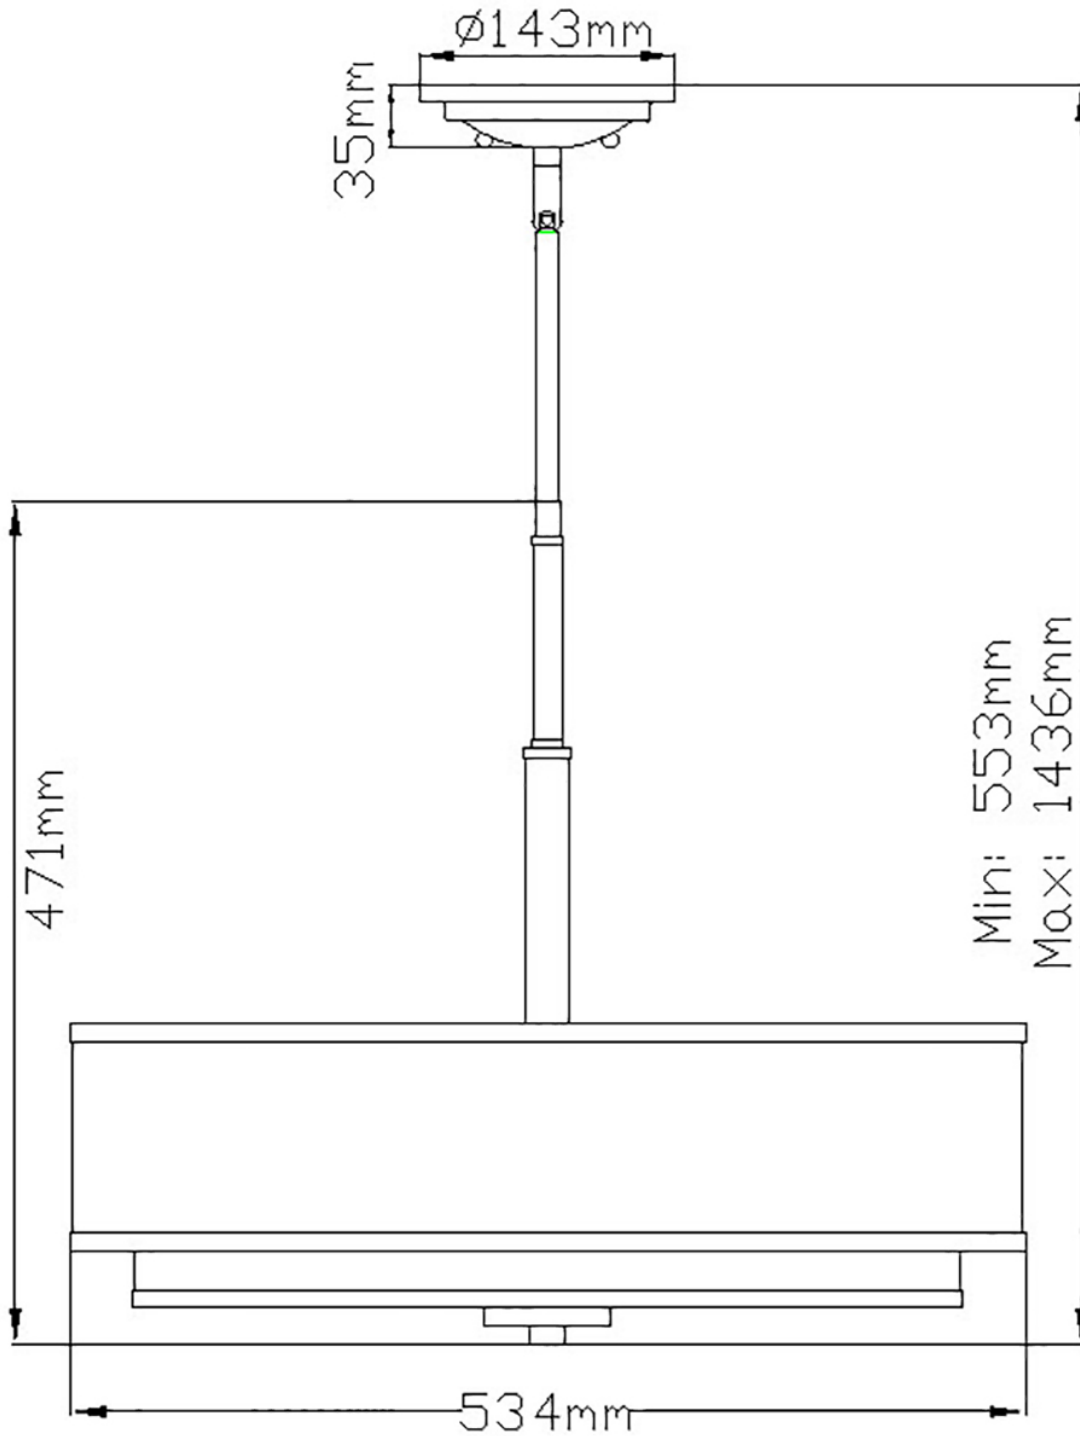

Hinkley Lighting - Jules - HK-JULES-3P-BN - Brushed Nickel White 3 Light Ceiling Pendant Light

CONTACT