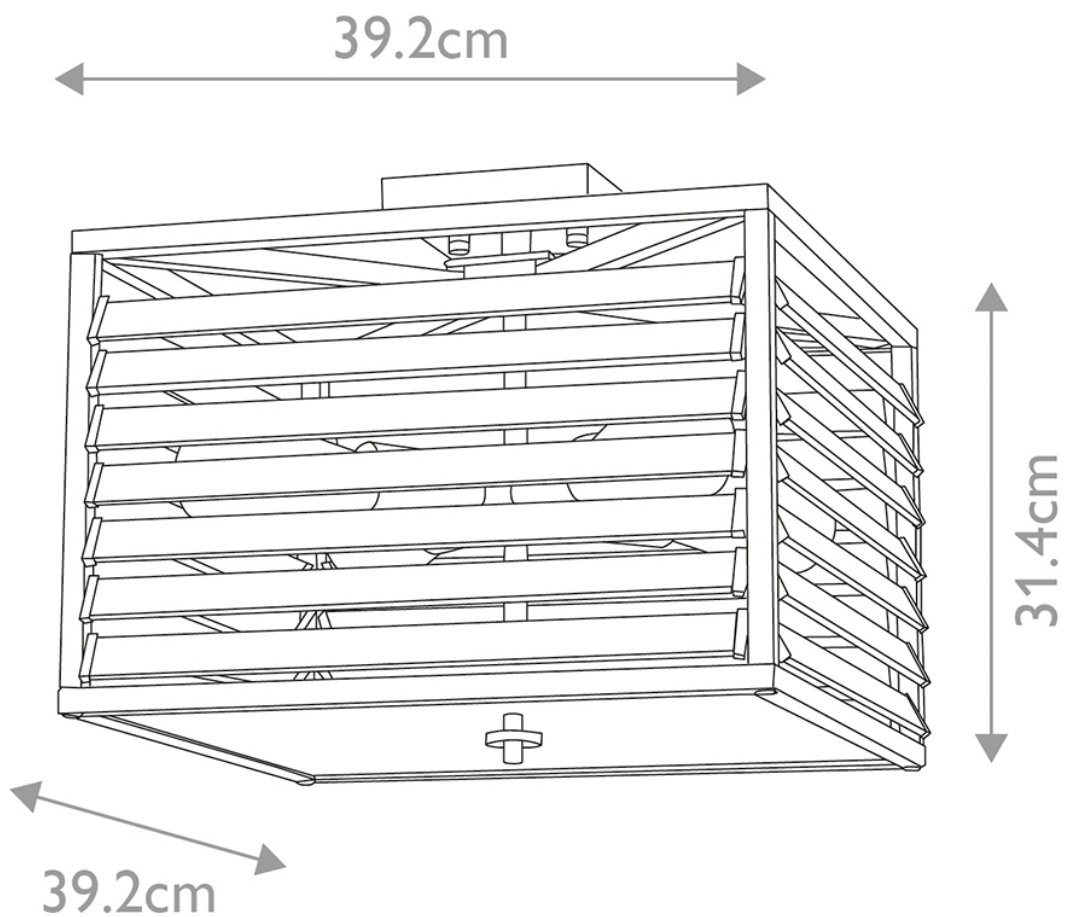

Elstead Lighting - Louvre - LOUVRE-4F - Gunmetal Clear Glass 4 Light Flush Ceiling Light

CONTACT