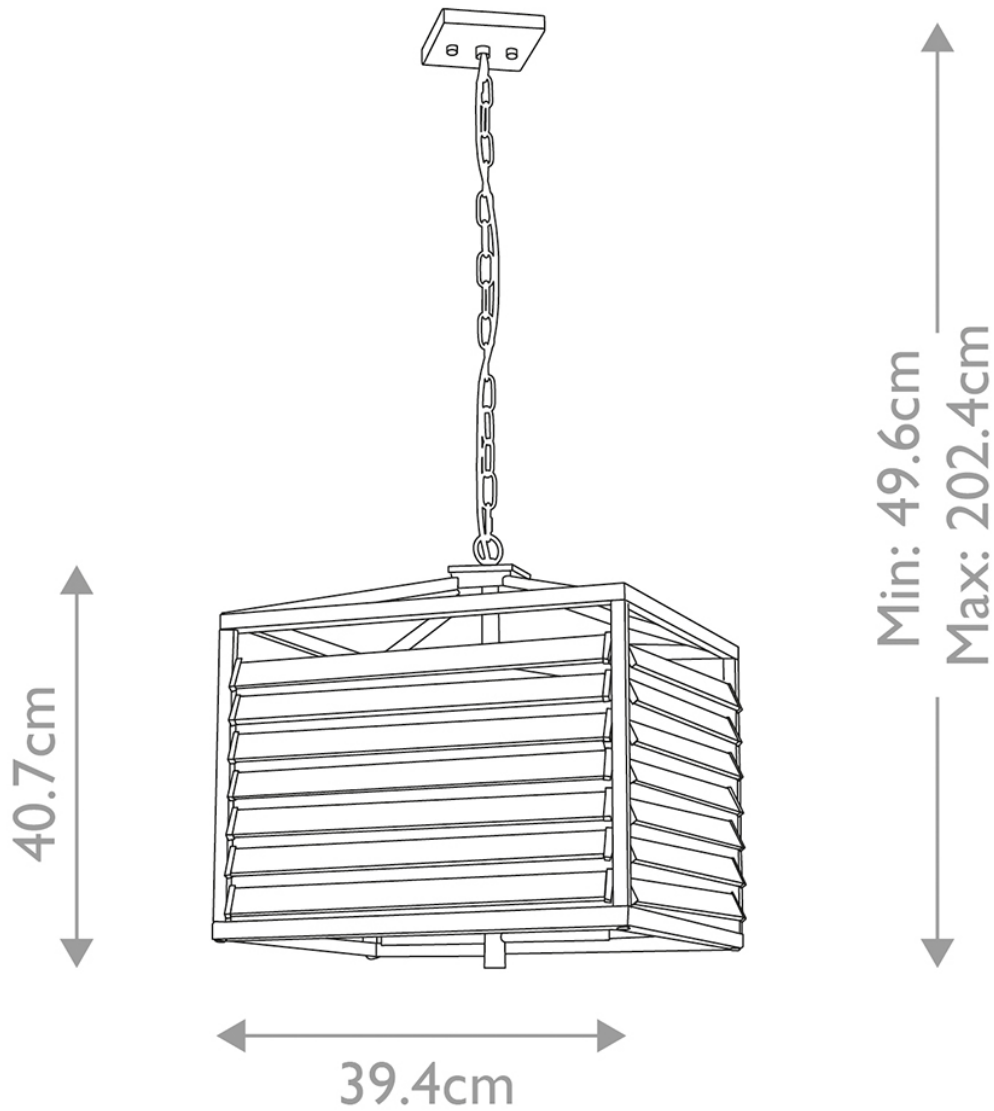

Elstead Lighting - Louvre - LOUVRE-4P - Gunmetal Clear Glass 4 Light Ceiling Pendant Light

CONTACT