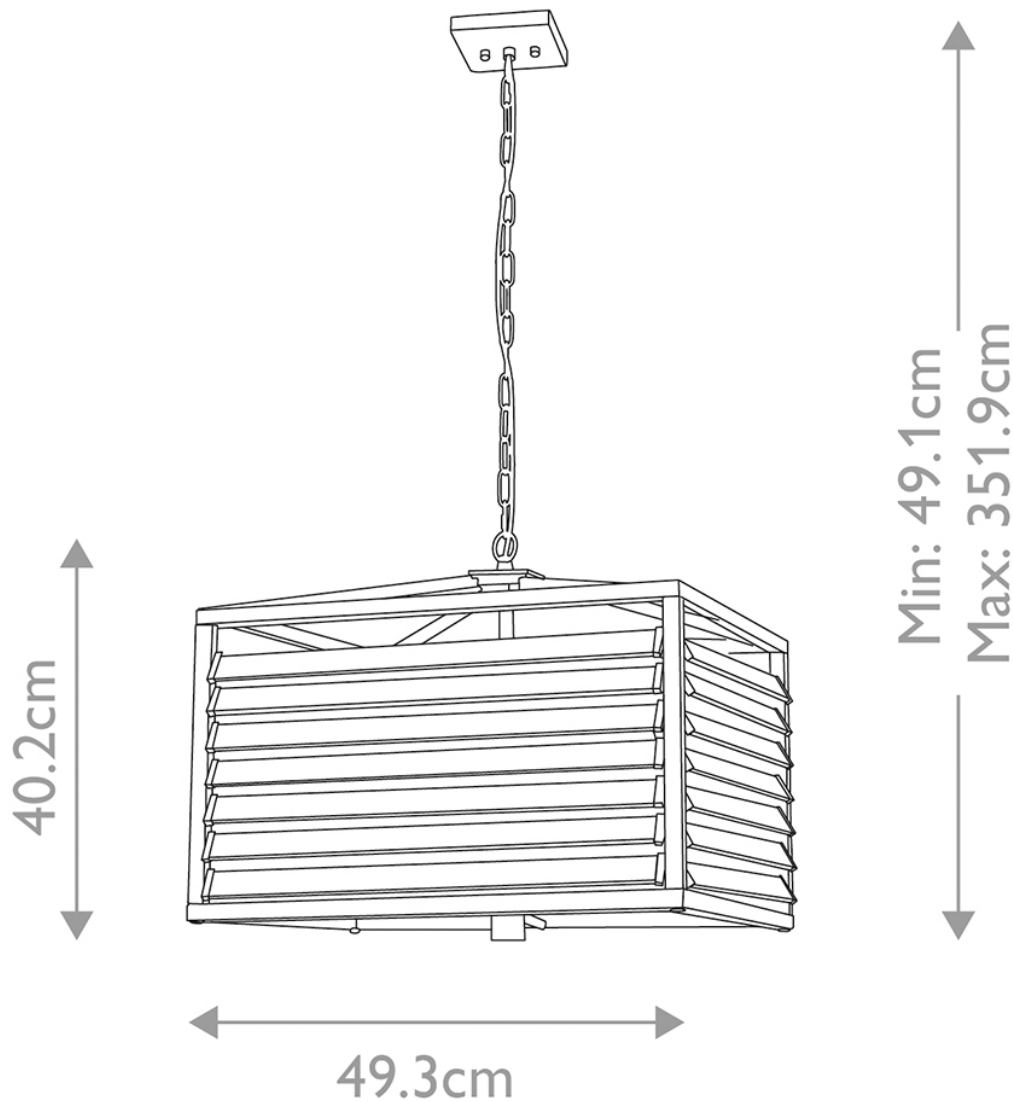

Elstead Lighting - Louvre - LOUVRE-6P - Gunmetal Clear Glass 6 Light Ceiling Pendant Light

CONTACT