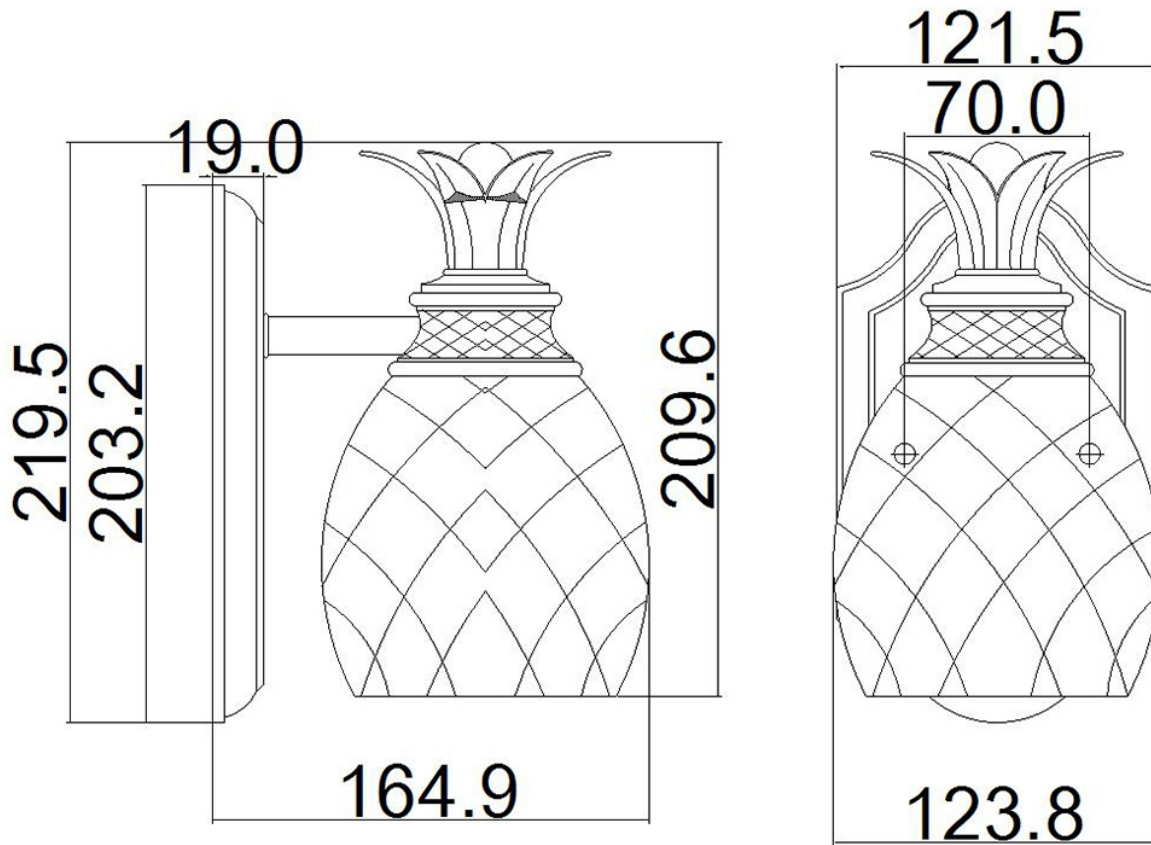

Hinkley Lighting - Plantation - HK-PLANTATION1-BATH-BB - LED Brass Clear Glass IP44 Bathroom Wall Light

CONTACT