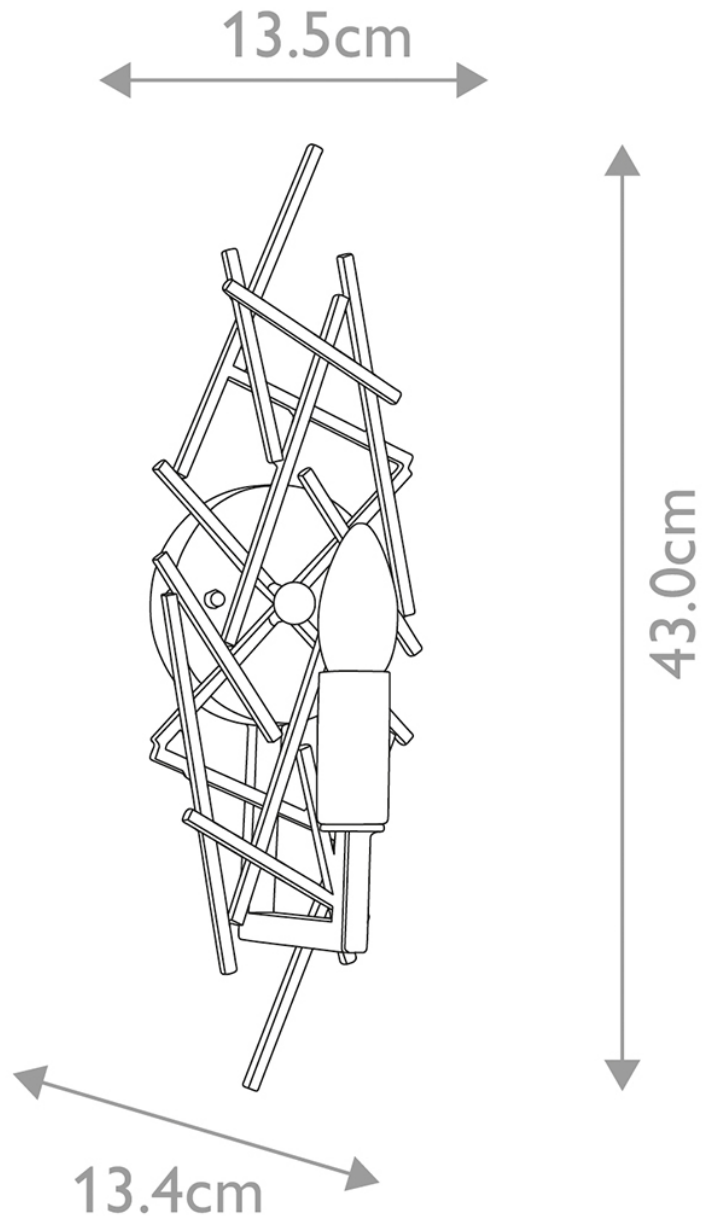

Elstead Lighting - Taiko - TAIKO1 - Olde Bronze Wall Light

CONTACT