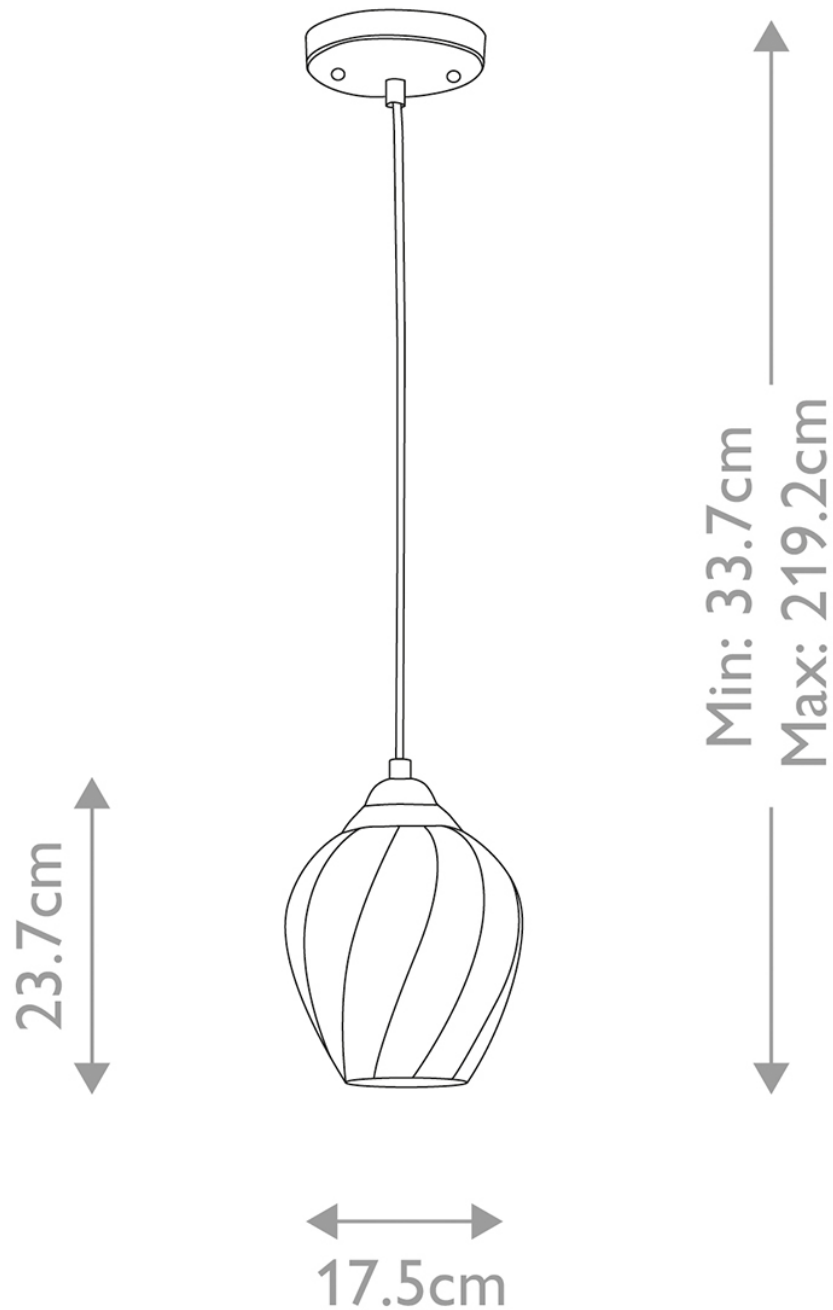

Elstead Lighting - Tiber - TIBER-P-AMBER - Brushed Brass Amber Glass Ceiling Pendant Light

CONTACT