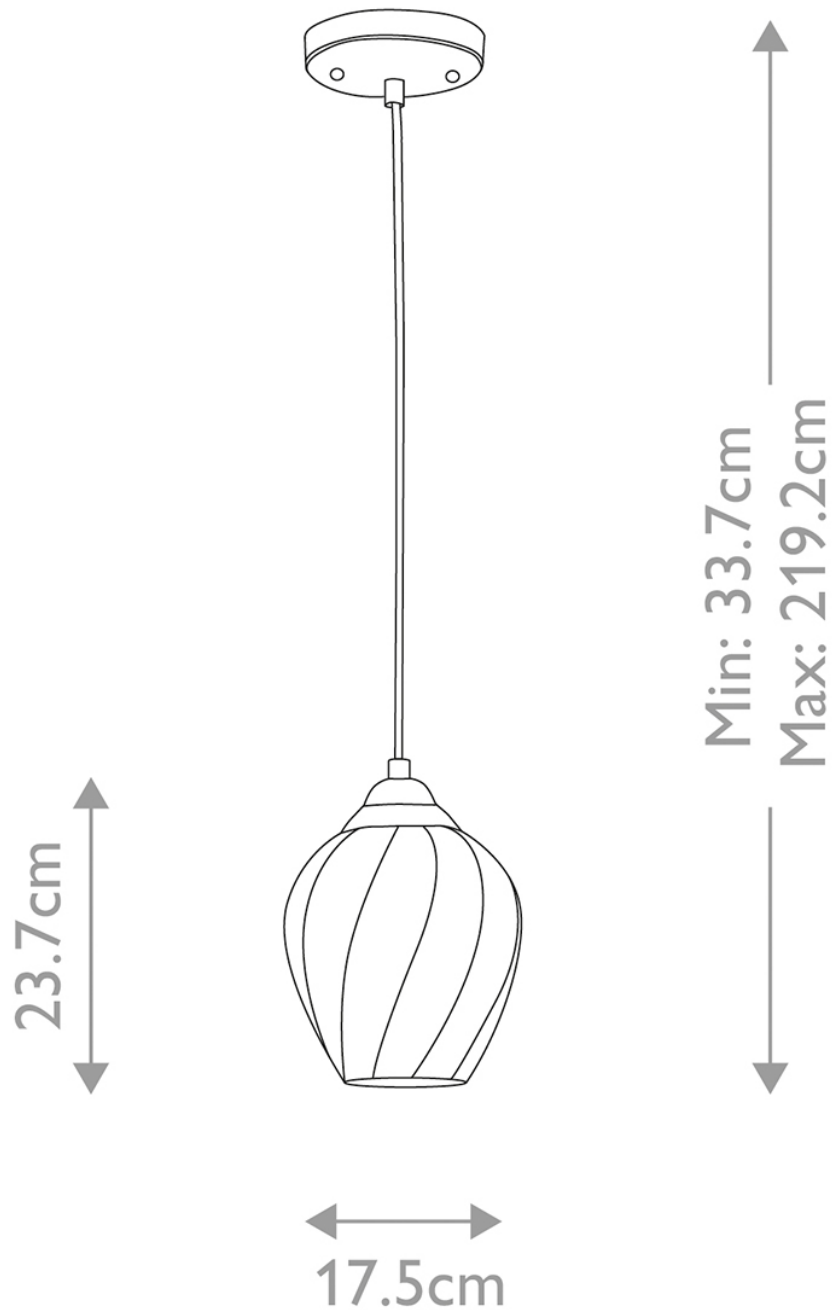

Elstead Lighting - Tiber - TIBER-P-CLEAR - Nickel Clear Glass Ceiling Pendant Light

CONTACT